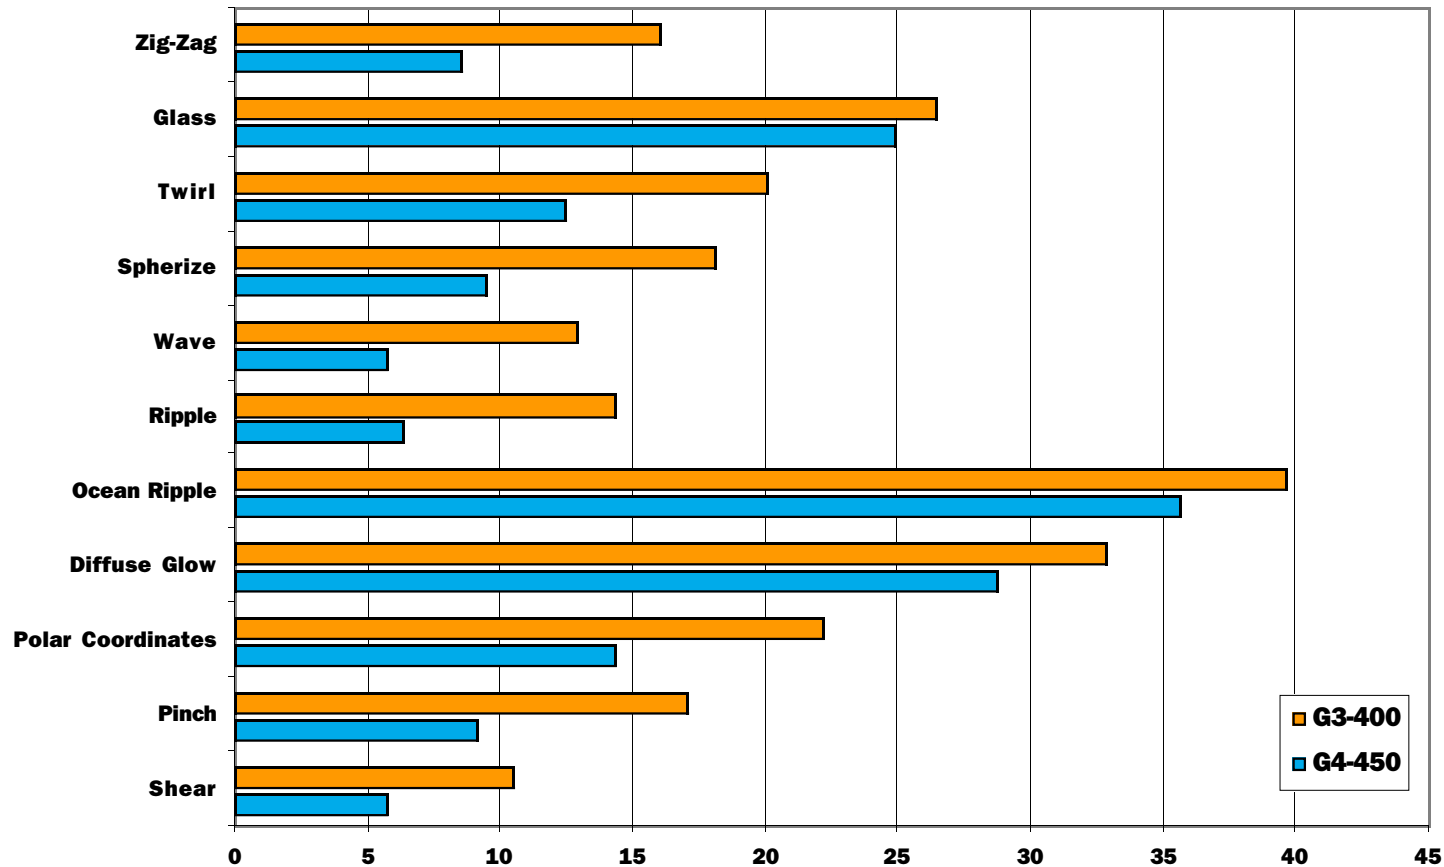

Application Benchmarks : Adobe Photoshop 5.5

Photoshop Distortion Filters - detailed comparison
Times in seconds - shorter is better

Application Benchmarks : Adobe Photoshop 5.5

Filters : Noise (38 MB Tiff)		
	G3-400	G4-450
Add Noise	2.07	1.08
Despeckle	13.63	3.24
Dust & Scratches	8.5	9.7
Median	10.71	9.22
Cumulated Timing	34.91	23.24