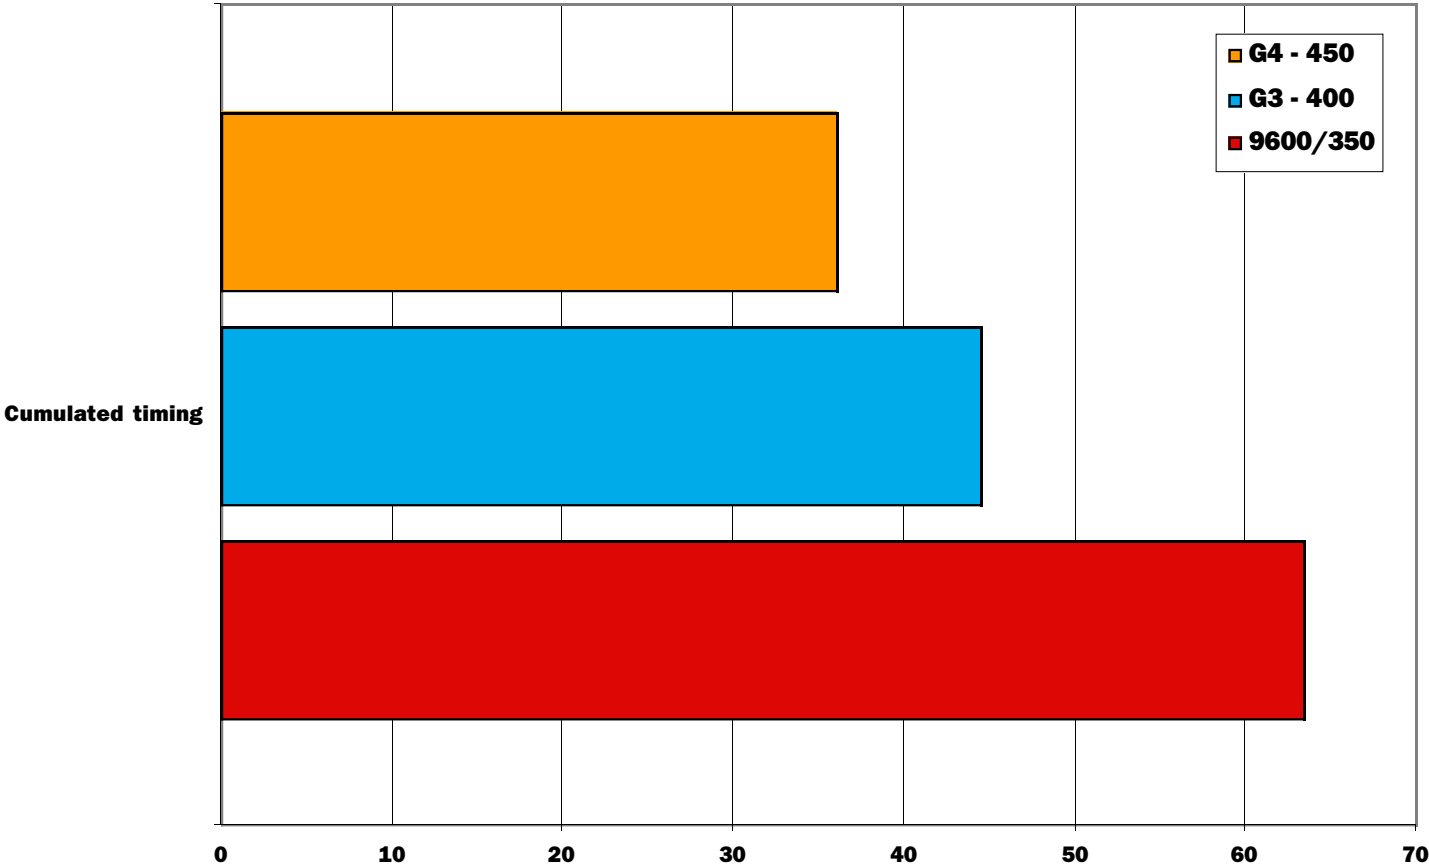

Application Benchmarks : Adobe Illustrator 8.0

Illustrator 8.0 (time in seconds)			
	9600/350	G3 - 400	G4 - 450
Rotate	11.53	8.14	7
Distort/Arbitrary	15.39	11.47	8.99
Open	9.88	7.34	6.53
Save	6.16	3.49	3.04
Twirl	20.4	14.03	10.48
Cumulated timing	63.36	44.47	36.04

Application Benchmarks : Adobe Illustrator 8.0

Illustrator 8.0
Time in seconds - shorter is better