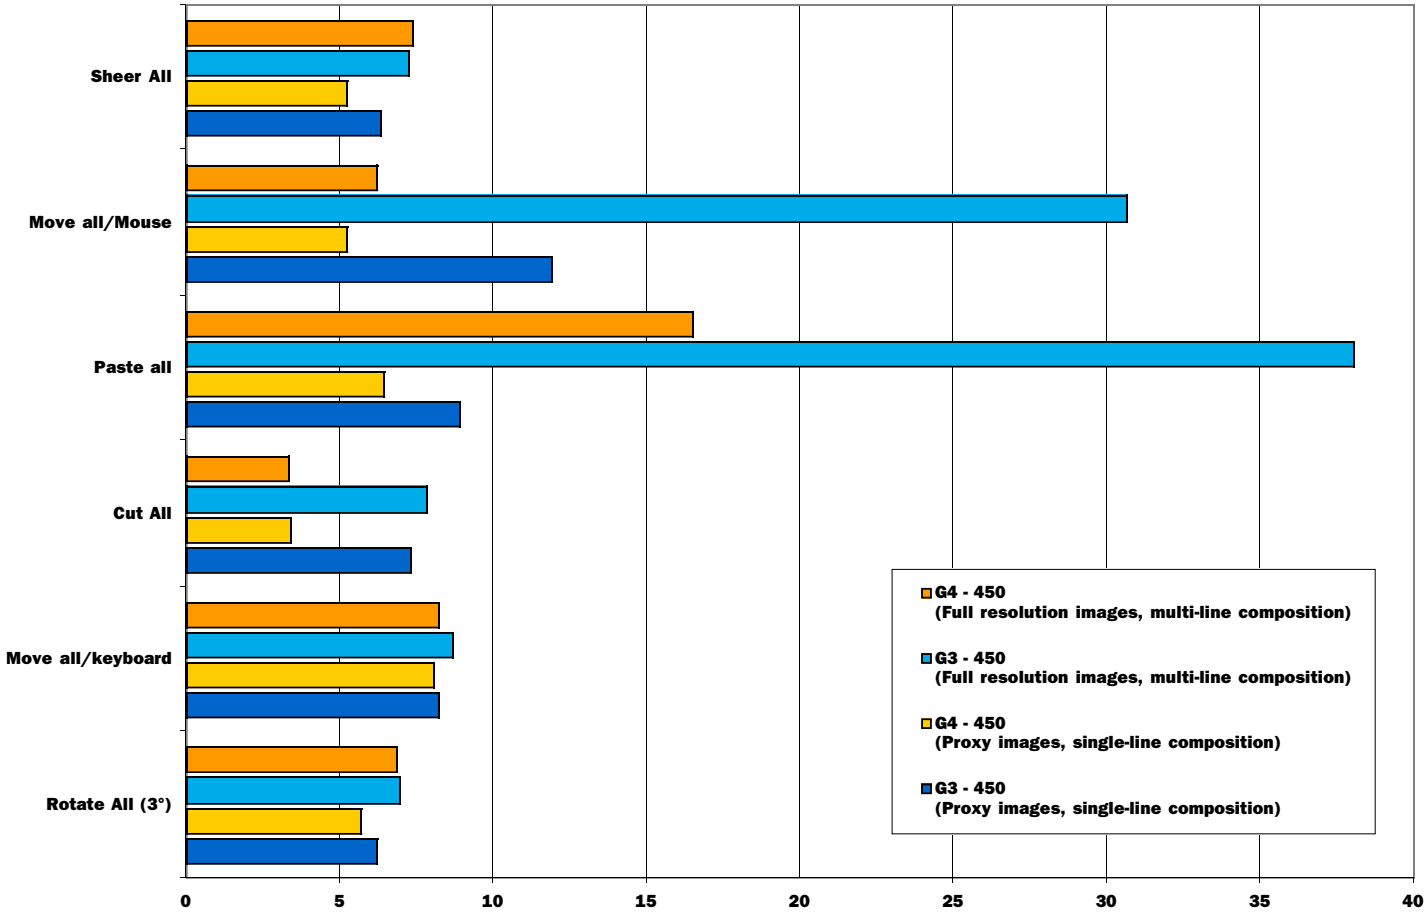

Application Benchmarks : Adobe InDesign 1.0

InDesign 1.0 - detailed comparison
Time in seconds - shorter is better