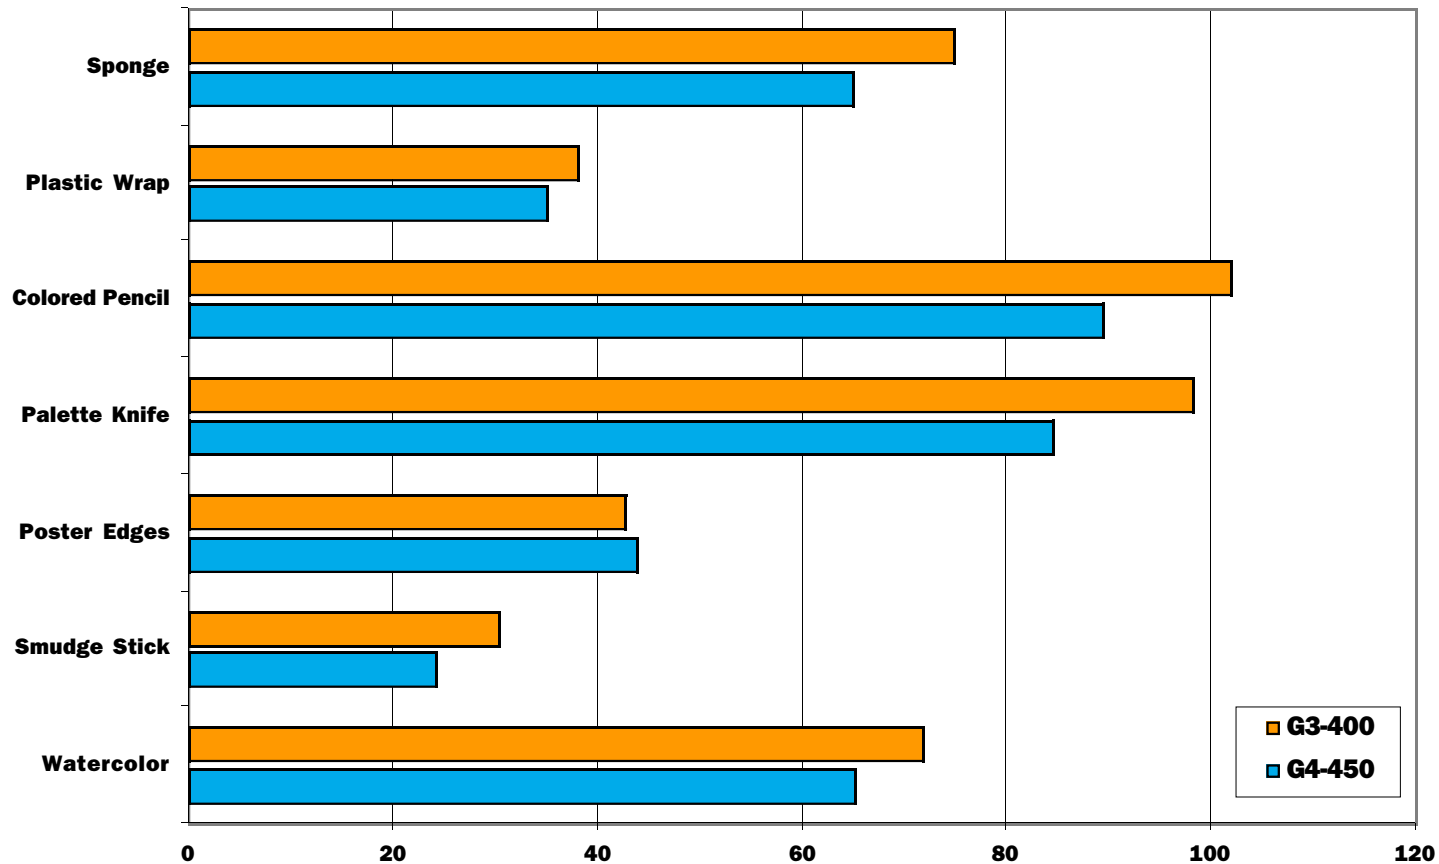

Application Benchmarks : Adobe Photoshop 5.5

Photoshop Artistic Filters - detailed comparison
Times in seconds - shorter is better

Application Benchmarks : Adobe Photoshop 5.5

Filters: Blur (38 MB Tiff)		
	G3-400	G4-450
Blur	2.97	1.65
Blur Directional (100)	3.38	1.35
Gaussian Blur	19.28	7.97
Smart Blur	22.21	18.7
Radial Blur	146.11	131.48
Blur More	3.42	1.63
Cumulated Timing	197.37	162.78