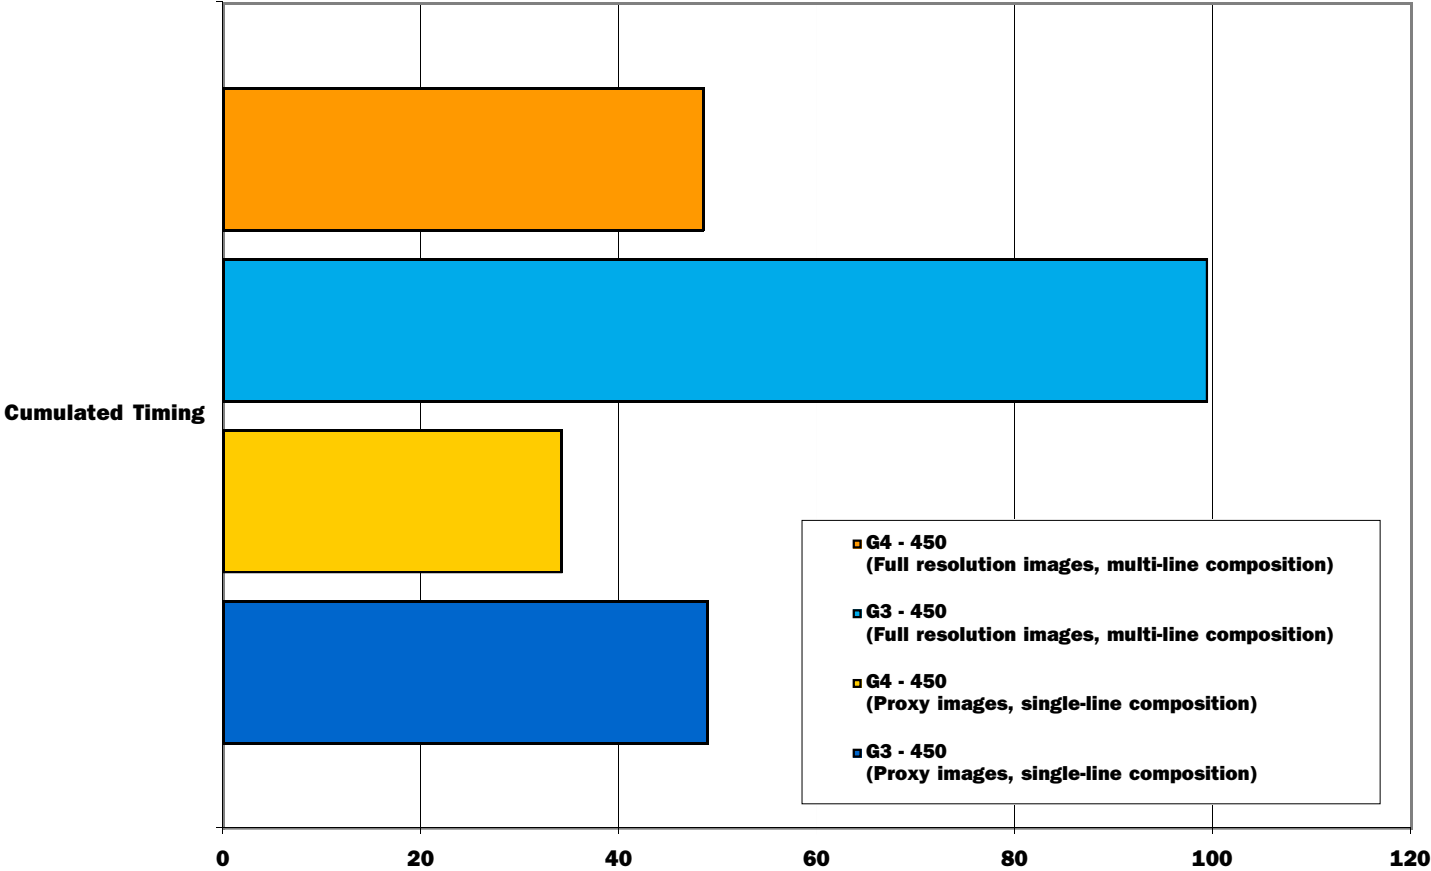

Application Benchmarks : Adobe InDesign 1.0

InDesign 1.0 - Standard Tests (time in seconds)				
	G3 - 450 (Proxy images, single- line composition)	G4 - 450 (Proxy images, single- line composition)	G3 - 450 (Full resolution images, multi-line composition)	G4 - 450 (Full resolution images, multi-line composition)
Rotate All (3°)	6.18	5.69	6.95	6.83
Move all/keyboard	8.21	8.03	8.7	8.21
Cut All	7.31	3.41	7.81	3.32
Paste all	8.92	6.45	38.02	16.49
Move all/Mouse	11.92	5.25	30.62	6.22
Sheer All	6.31	5.21	7.27	7.38
Cumulated Timing	48.85	34.04	99.37	48.45

Application Benchmarks : Adobe InDesign 1.0

InDesign 1.0 - cumulated timing
Time in seconds - shorter is better