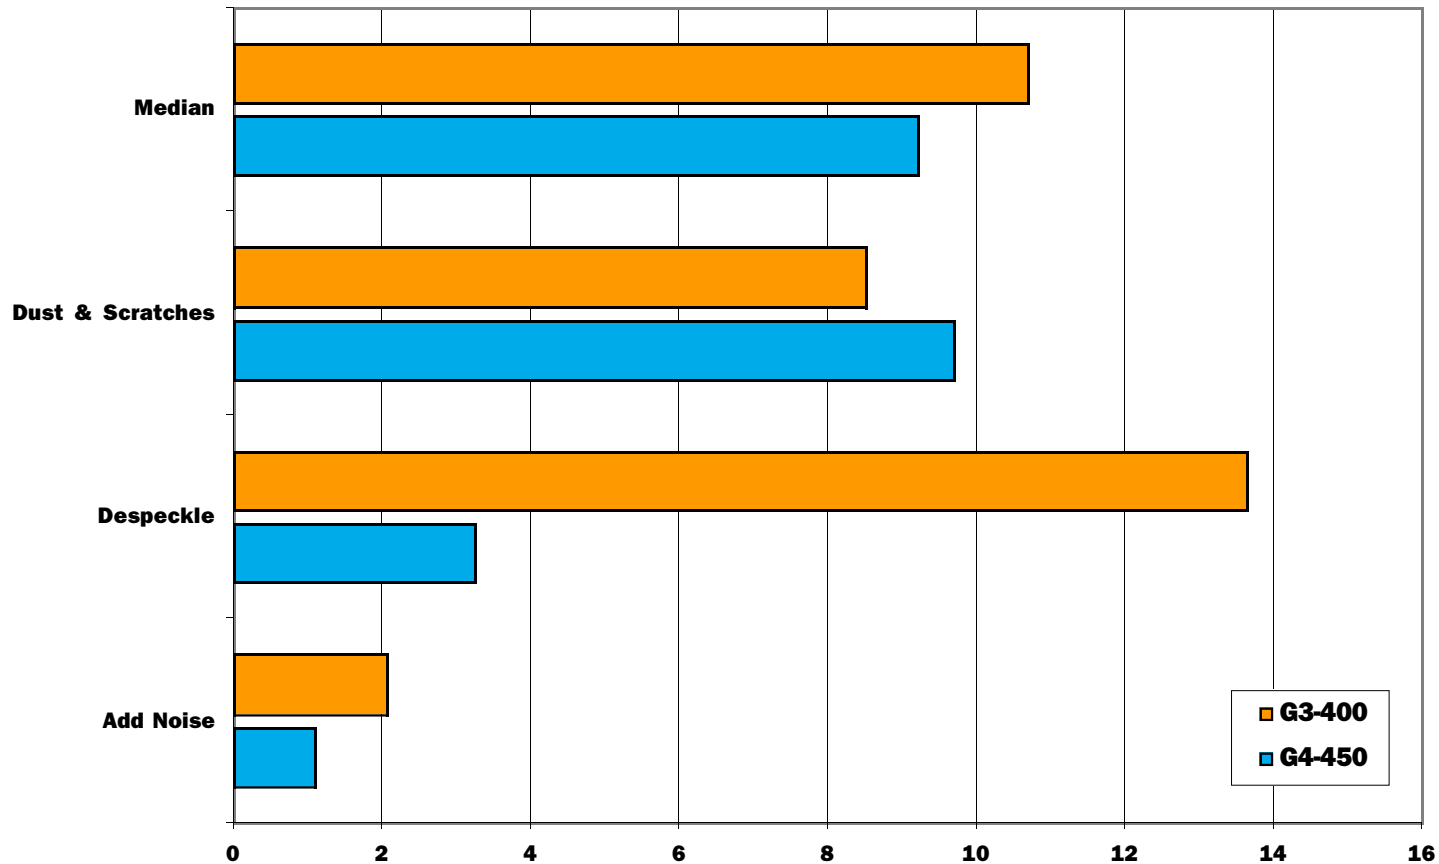

Application Benchmarks : Adobe Photoshop 5.5

Photoshop Noise Filters - detailed comparison
Times in seconds - shorter is better

Application Benchmarks : Adobe Photoshop 5.5

Color Conversion - mode change		
	G3-400	G4-450
RGB-CMYK	18.63	15.78
RGB-LAB	3.54	3.45
LAB-CMYK	10.62	8.66
LAB-RGB	5.89	4.75
Cumulated Timing	38.68	32.64