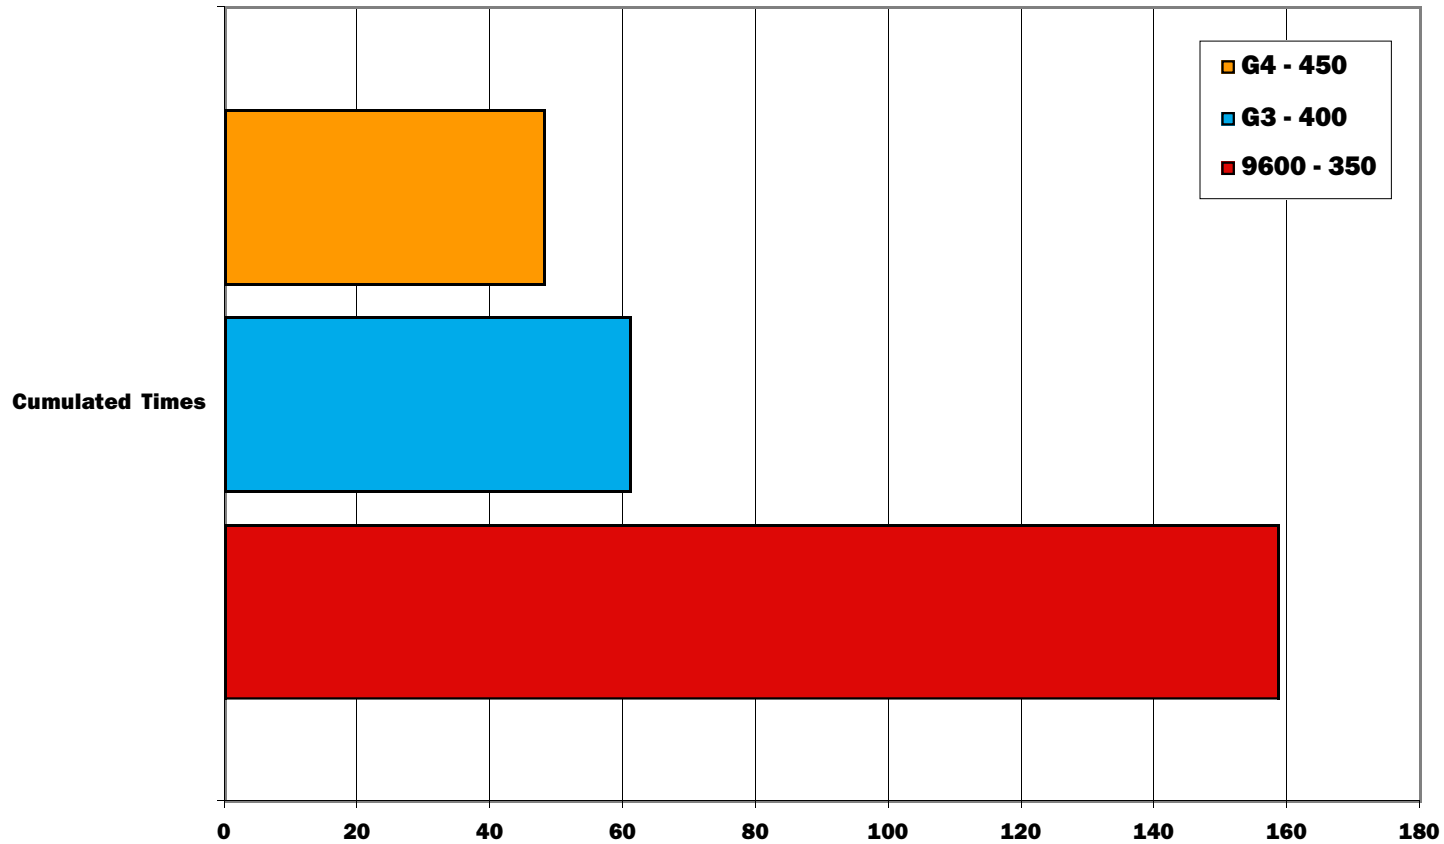

Application Benchmarks : Quark XPress

XPress 4.0.4 Speed Comparison (time in seconds)			
	9600 - 350	G3 - 400	G4 - 450
Auto-pagination	14.99	7.03	4.73
Display (Text only, various sizes and styles)	31.63	12.36	8.72
Display (text and graphics)	36.28	15.41	14.06
Rotation (complex page)	24.7	7.69	7.05
Move elements (complex page)	51.01	18.67	13.65
Cumulated Times	158.61	61.16	48.21

Application Benchmarks : Quark XPress

XPress 4.0.4 Speed Comparison
Time in seconds - shorter is better