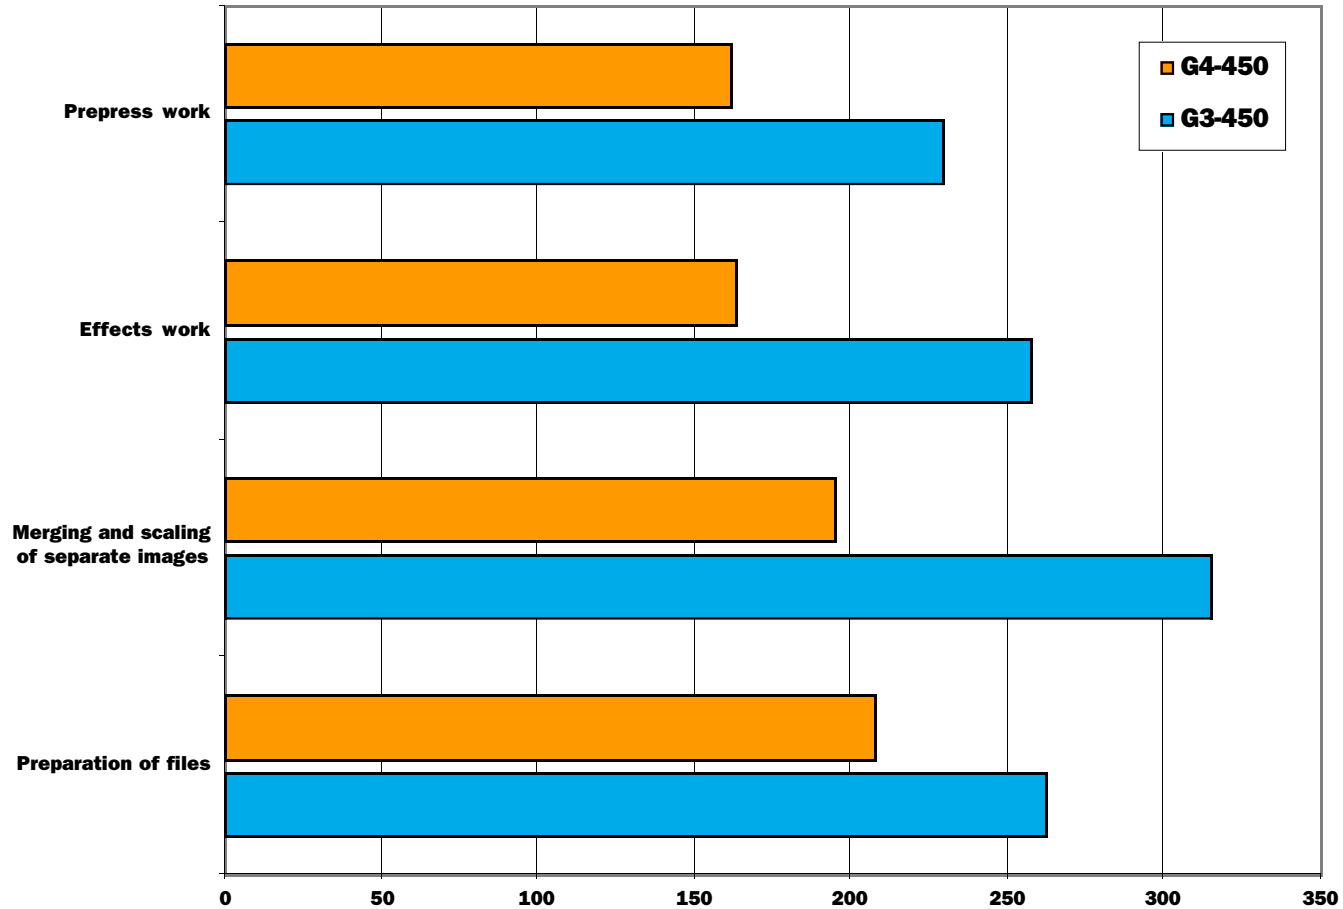

Application-based Productivity Measures : Photoshop

Photoshop 5.5 Productivity - detailed comparison
Time in seconds - shorter is better

Application-based Productivity Measures : InDesign/Photoshop

InDesign 1.0/ Photoshop 5.5 Productivity (time in seconds)		
	G3-450	G4-450
Preparation of layout	325	292
Text work	305	260
Picture placement	292	228
Picture modification	335	305
Cumulated timing	1257	1085