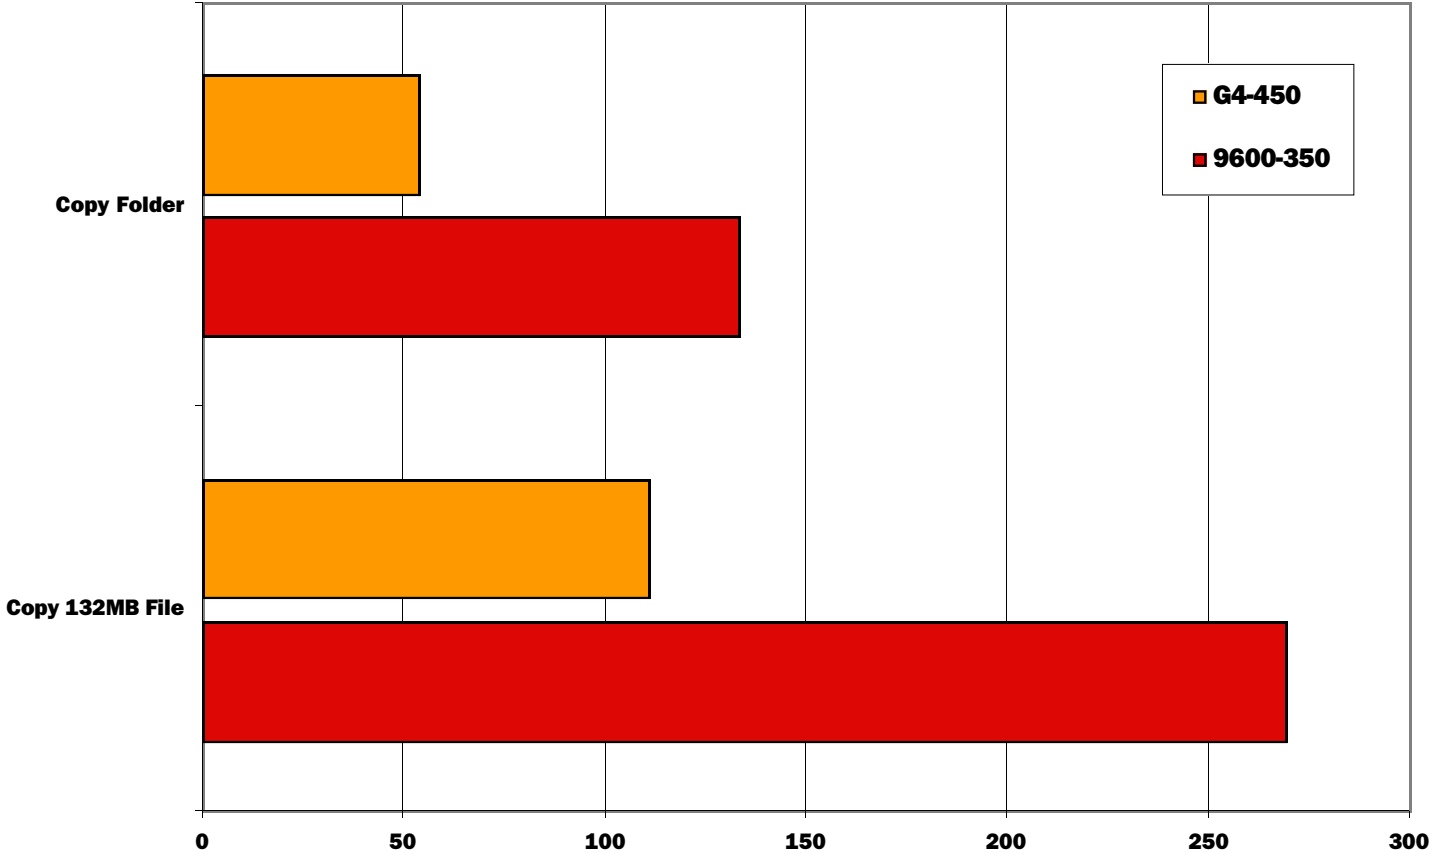

System Benchmarks : Network Performance

Network Performance		
	9600-350	G4-450
Copy 132MB File	269	110.79
Copy Folder	133	53.74

System Benchmarks : Network Performance

Network Performance
Time in seconds - shorter is better