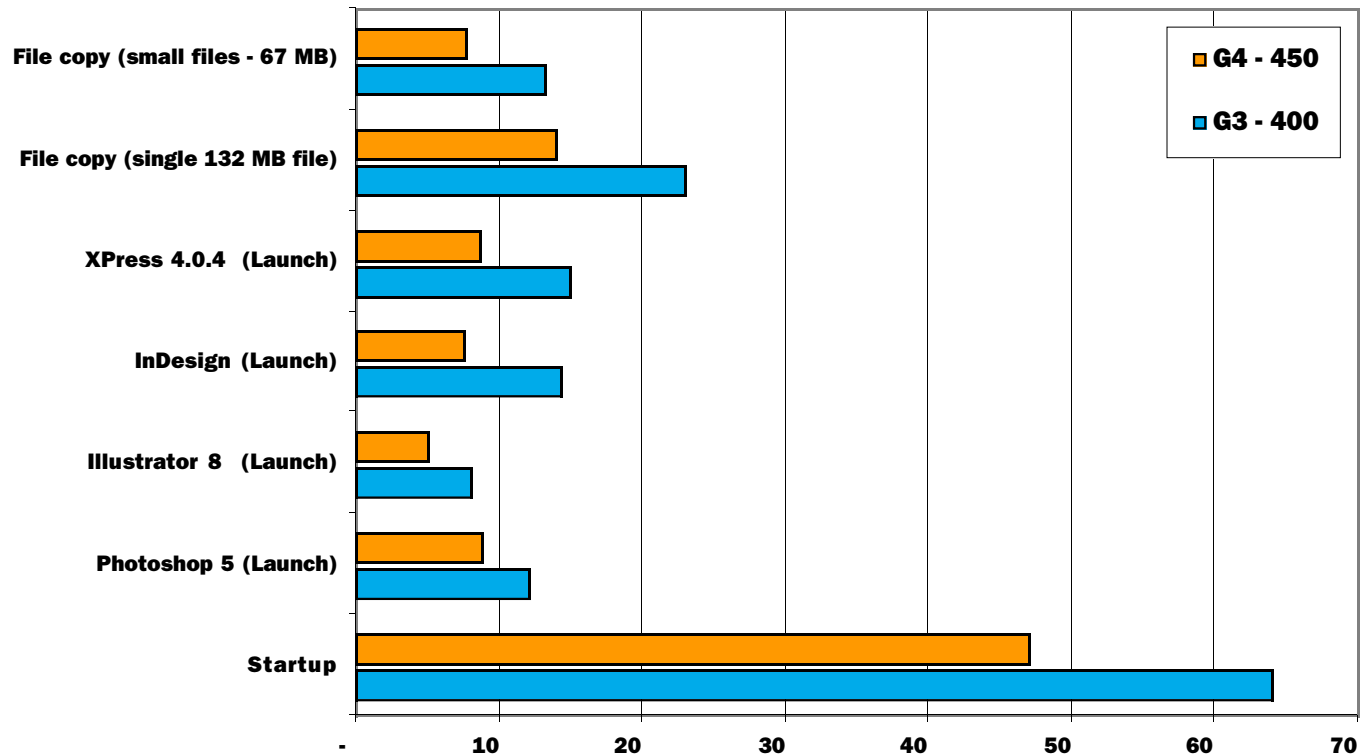

System Benchmarks

System Benchmarks		
	G3 - 400	G4 - 450
Startup	64.00	47.00
Photoshop 5 (Launch)	12.15	8.77
Illustrator 8 (Launch)	8.00	5.06
InDesign (Launch)	14.27	7.62
XPress 4.0.4 (Launch)	15.00	8.59
File copy (single 132 MB file)	23.03	14.03
File copy (small files - 67 MB)	13.19	7.63

System Benchmarks

System Benchmarks
Time in seconds - shorter is better