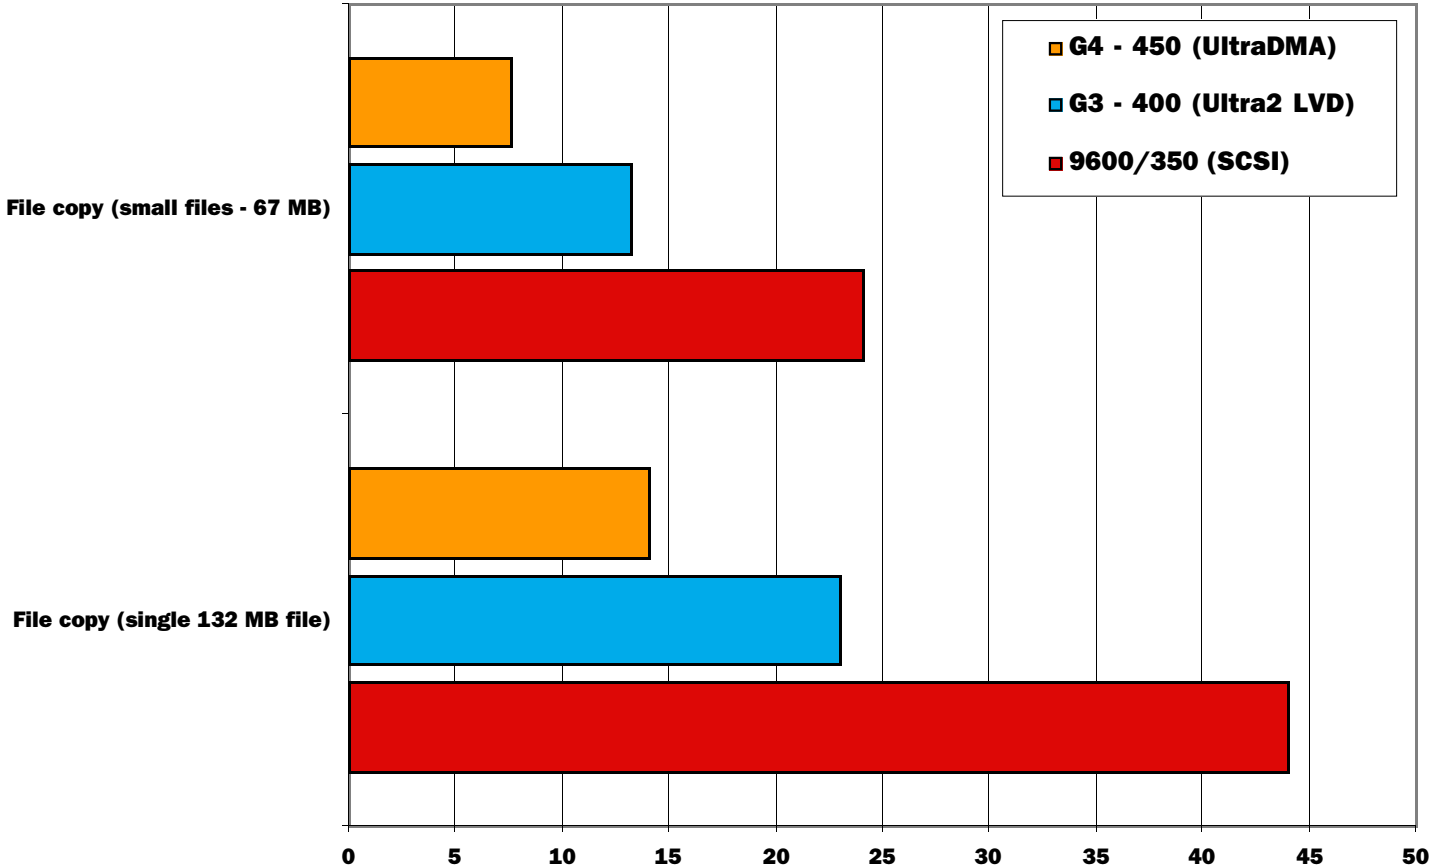

System Benchmarks : Storage Technology

Storage Performance			
	9600/350 (SCSI)	G3 - 400 (Ultra2 LVD)	G4 - 450 (UltraDMA)
File copy (single 132 MB file)	44	23.03	14.03
File copy (small files - 67 MB)	24	13.19	7.63

System Benchmarks : Storage Technology

Storage Technology Performance
Time in seconds - shorter is better