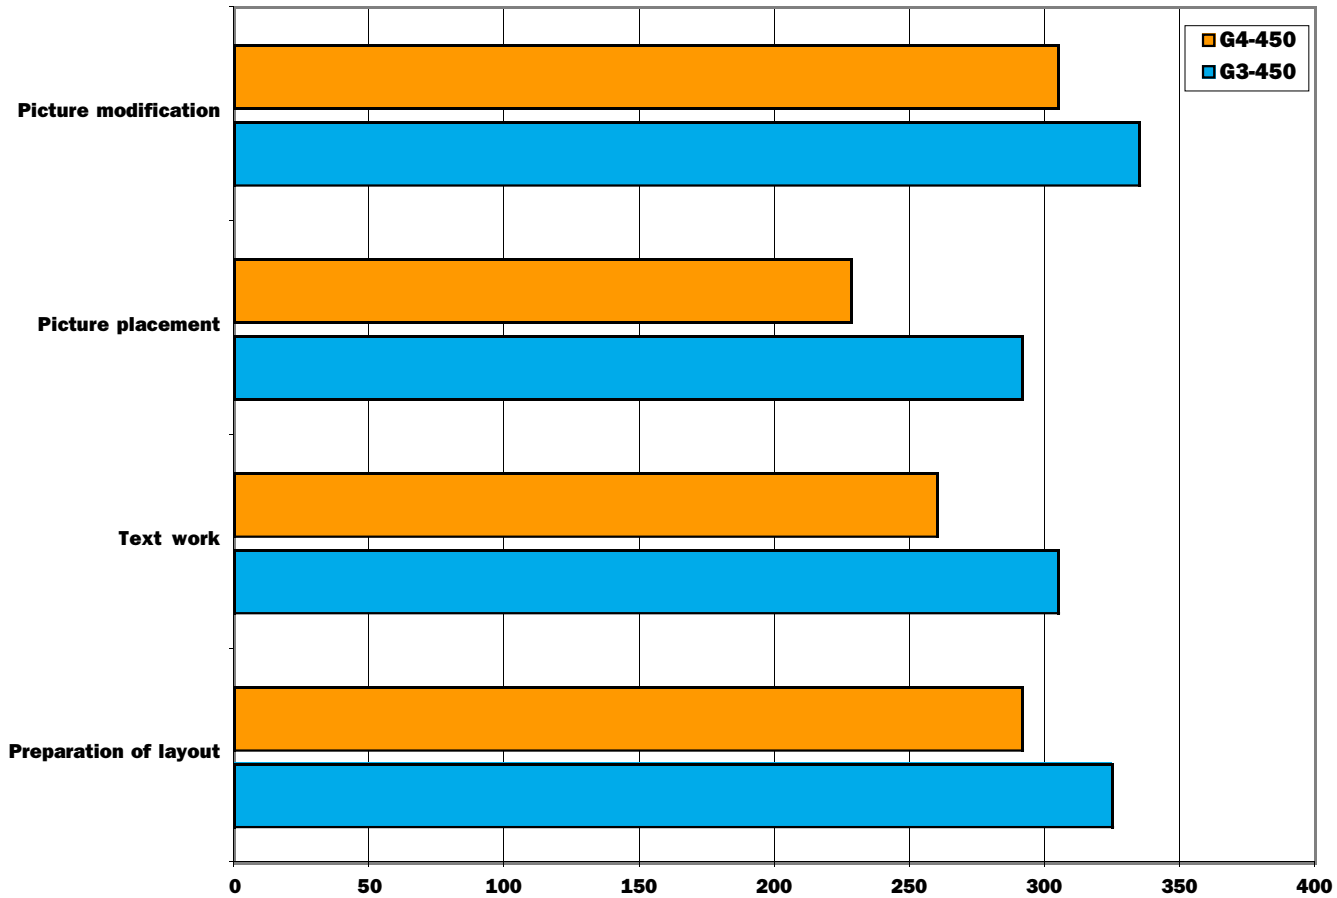

Application-based Productivity Measures : InDesign/Photoshop

InDesign 1.0/ Photoshop 5.5 Productivity - detailed comparison
Time in seconds - shorter is better