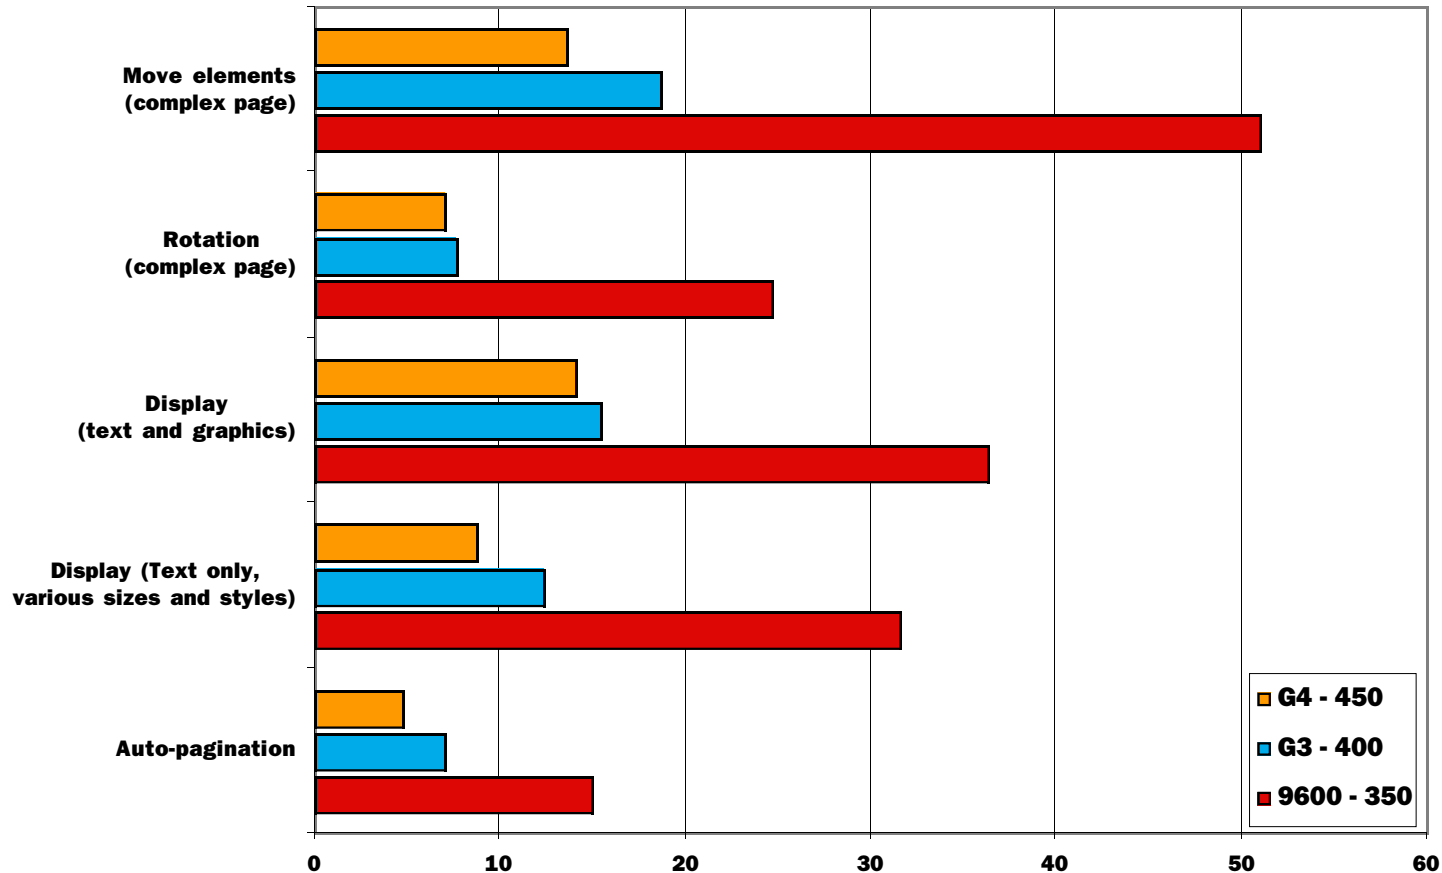

Application Benchmarks : Quark XPress

XPress 4.0.4 Speed Comparison
Time in seconds - shorter is better

Application Benchmarks : Adobe InDesign 1.0

InDesign 1.0 - Standard Tests (time in seconds)				
	G3 - 450 (Proxy images, single- line composition)	G4 - 450 (Proxy images, single- line composition)	G3 - 450 (Full resolution images, multi-line composition)	G4 - 450 (Full resolution images, multi-line composition)
Rotate All (3°)	6.18	5.69	6.95	6.83
Move all/keyboard	8.21	8.03	8.7	8.21
Cut All	7.31	3.41	7.81	3.32
Paste all	8.92	6.45	38.02	16.49
Move all/Mouse	11.92	5.25	30.62	6.22
Sheer All	6.31	5.21	7.27	7.38
Cumulated Timing	48.85	34.04	99.37	48.45