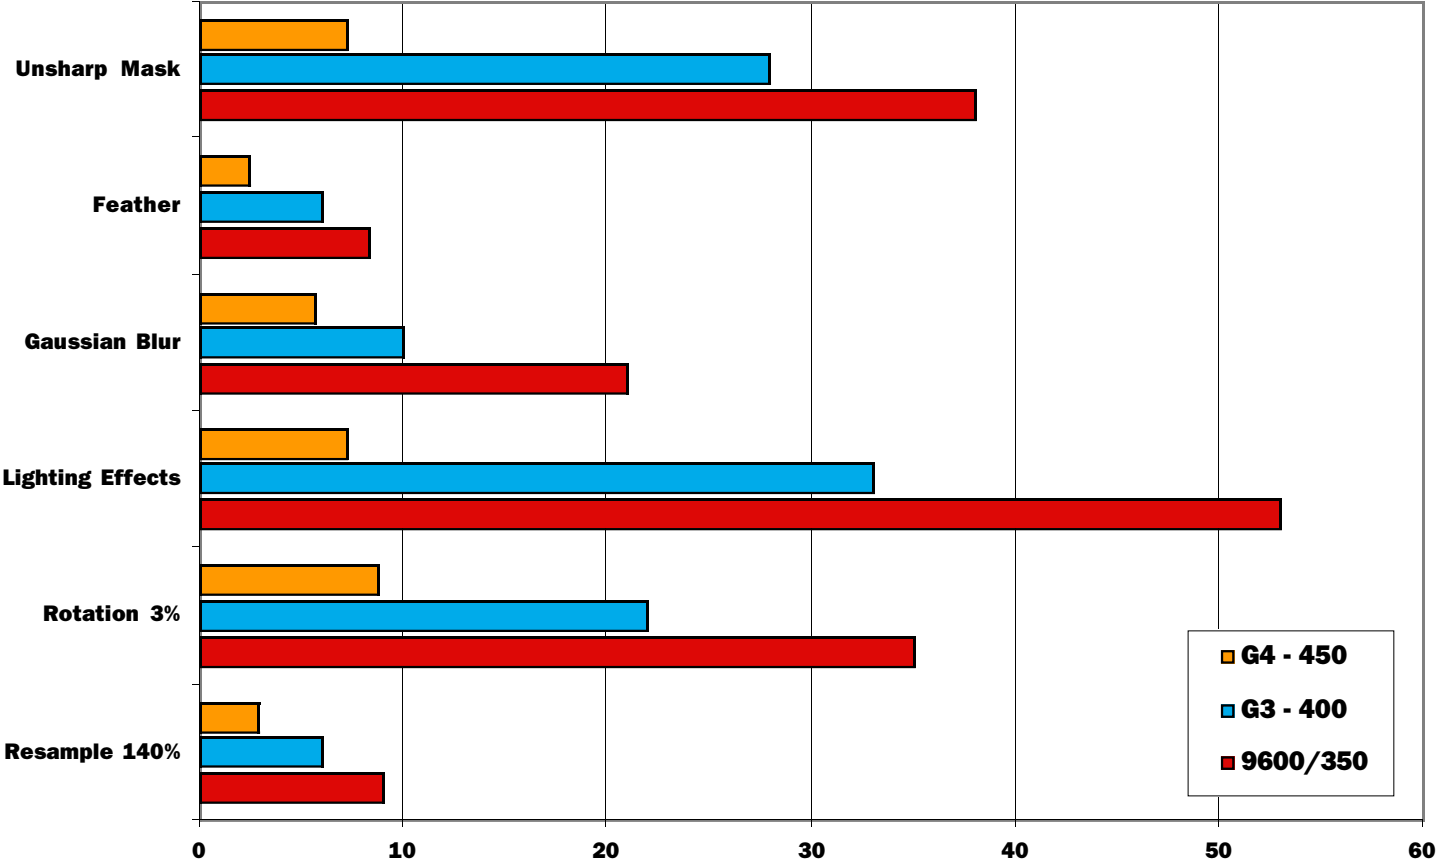

Application Benchmarks : Adobe Photoshop 5.5

Photoshop 5.5
Time in seconds - shorter is better

Application Benchmarks : Adobe Photoshop 5.5

Photoshop 5.5
Time in seconds - shorter is better

Application Benchmarks : Adobe Photoshop 5.5