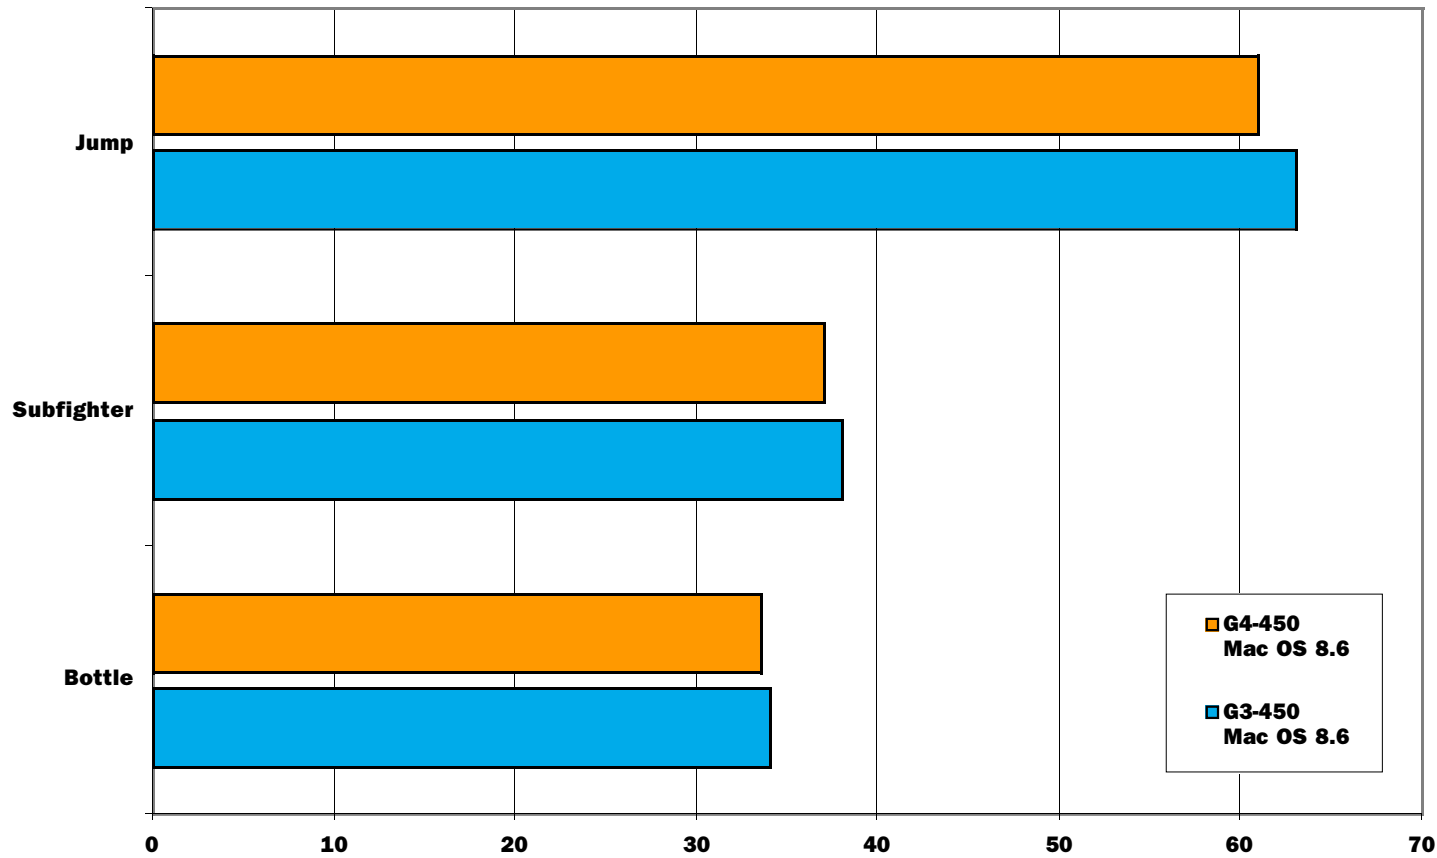

Application Benchmarks : 3D Rendering

Cinema 4D 5.3 XL (128 MB RAM)		
	G3-450 Mac OS 8.6	G4-450 Mac OS 8.6
Bottle	34	33.5
Subfighter	38	37
Jump	63	61

Application Benchmarks : 3D Rendering

Cinema 4D 5.3 XL (128MB RAM)
Time in seconds - shorter is better