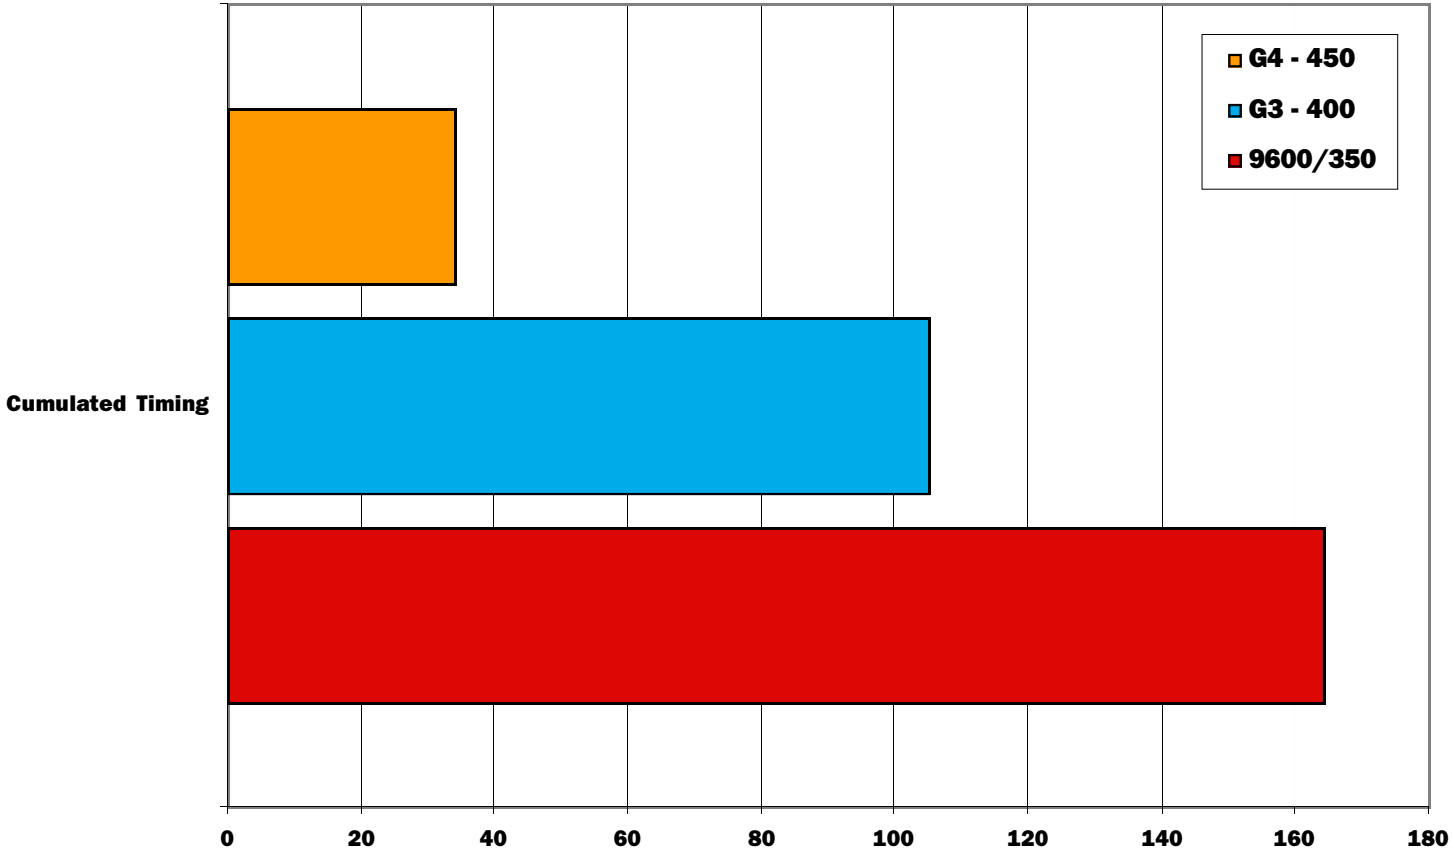

Application Benchmarks : Adobe Photoshop 5.5

Photoshop 5.5 (5MB file)			
	9600/350	G3 - 400	G4 - 450
Resample 140%	9	6	2.92
Rotation 3%	35	22	8.81
Lighting Effects	53	33	7.19
Gaussian Blur	21	10	5.7
Feather	8.3	6	2.45
Unsharp Mask	38	28	7.19
Cumulated Timing	164.3	105	34.26

Application Benchmarks : Adobe Photoshop 5.5

Photoshop 5.5
Time in seconds - shorter is better