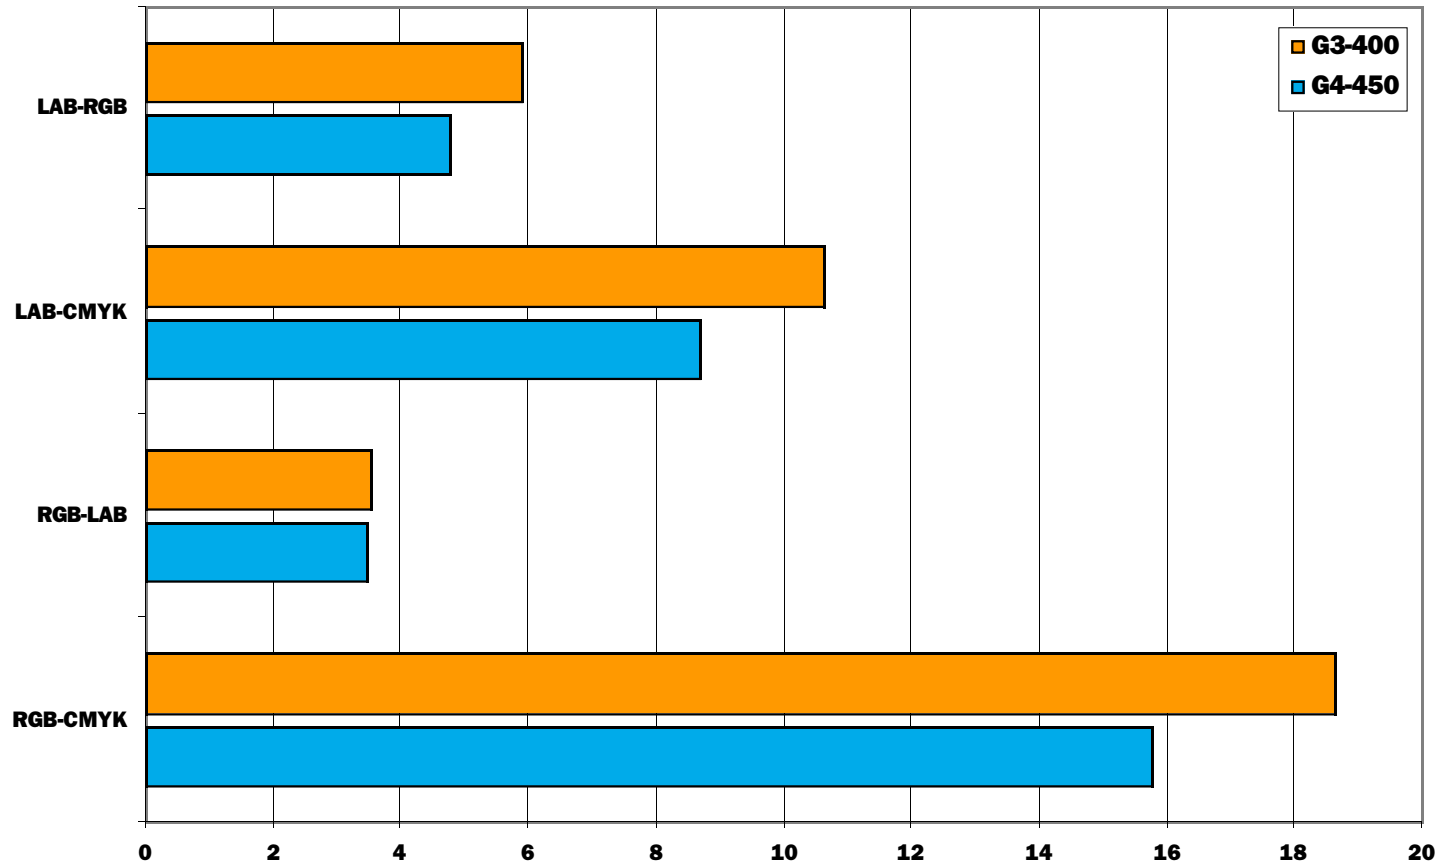

Application Benchmarks : Adobe Photoshop 5.5

Color Conversion - mode change		
	G3-400	G4-450
RGB-CMYK	18.63	15.78
RGB-LAB	3.54	3.45
LAB-CMYK	10.62	8.66
LAB-RGB	5.89	4.75
Cumulated Timing	38.68	32.64

Application Benchmarks : Adobe Photoshop 5.5

Photoshop Color Conversion - detailed comparison
Times in seconds - shorter is better