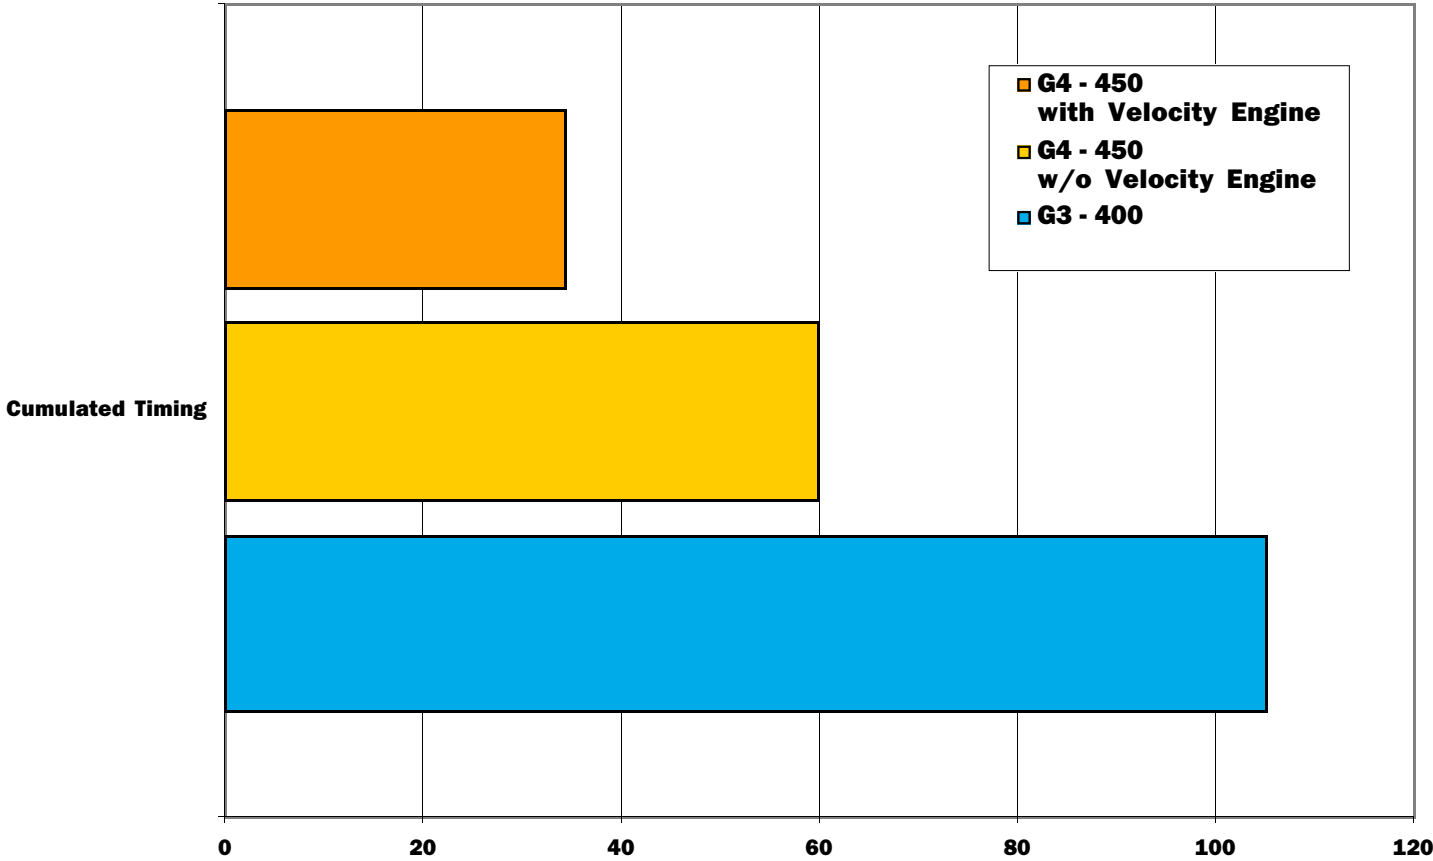

Application Benchmarks : Adobe Photoshop 5.5 - Velocity Engine

Photoshop 5.5 (5MB file)			
	G3 - 400	G4-450 w/o Velocity Engine	G4 - 450 with Velocity Engine
Resample 140%	6	4.76	2.92
Rotation 3%	22	13.24	8.81
Lighting Effects	33	20.76	7.19
Gaussian Blur	10	8.56	5.7
Feather	6	3.02	2.45
Unsharp Mask	28	9.52	7.19
Cumulated Timing	105	59.86	34.26

Application Benchmarks : Adobe Photoshop 5.5 - Velocity Engine

Photoshop 5.5
Time in seconds - shorter is better