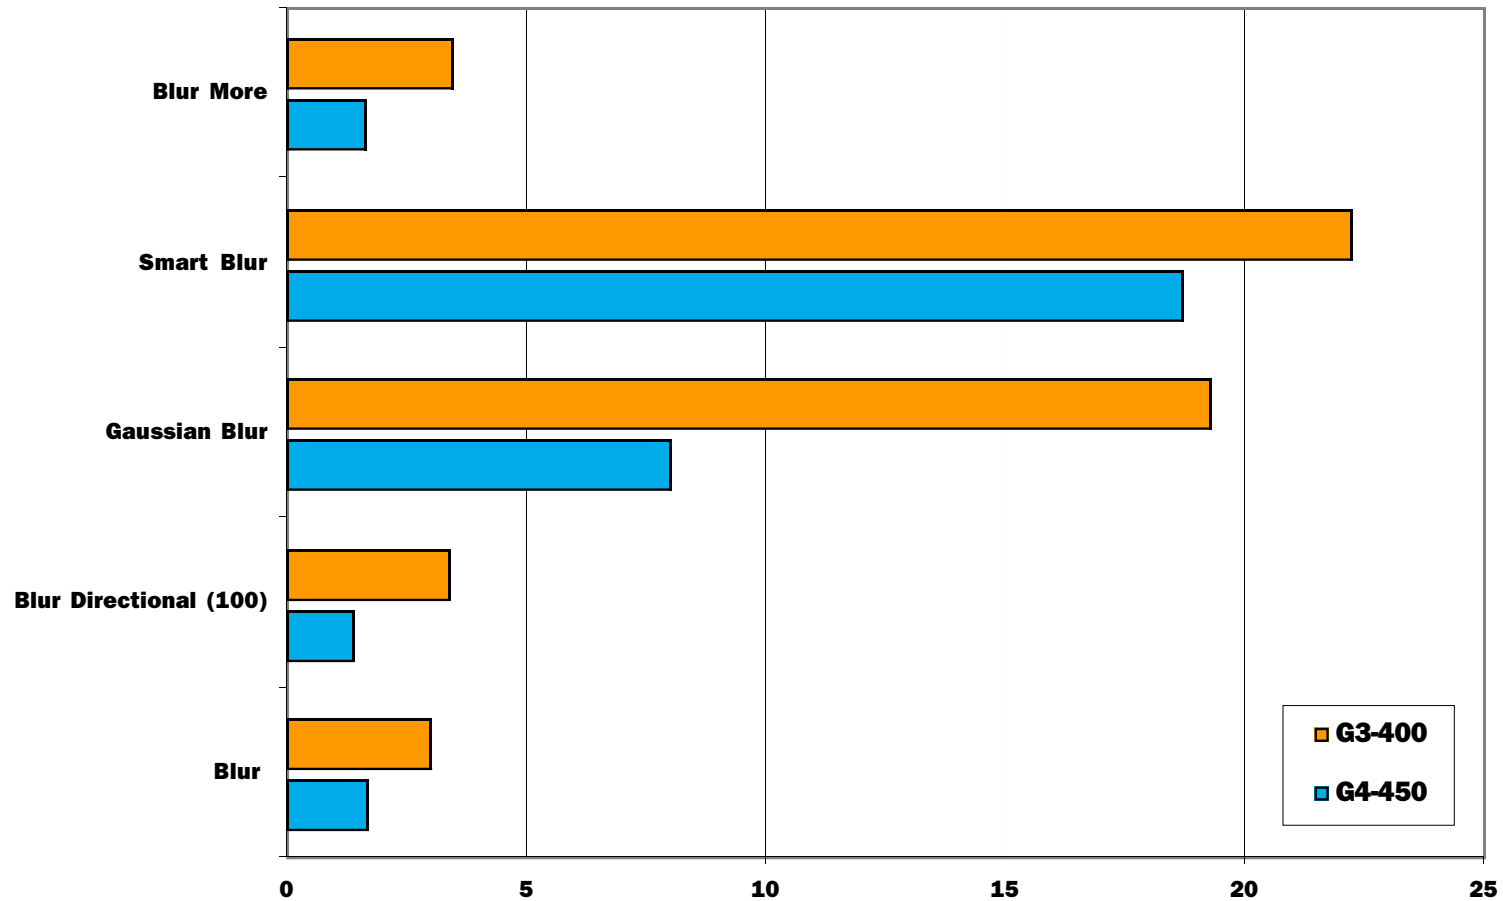

Application Benchmarks : Adobe Photoshop 5.5

Photoshop Blur Filters - detailed comparison
Times in seconds - shorter is better

Application Benchmarks : Adobe Photoshop 5.5

Filters : Brushstrokes (38 MB Tiff)		
	G3-400	G4-450
Sprayed Strokes	38.91	35.43
Accented Edges	33.02	29.89
Ink Outlines	72.47	68.72
Crosshatch	58.32	51.27
Angled Strokes	79.44	70.38
Spatter	23.91	22.74
Dark Strokes	74.23	68.27
Sumi-e	74.25	69.08
Cumulated Timing	454.55	415.78