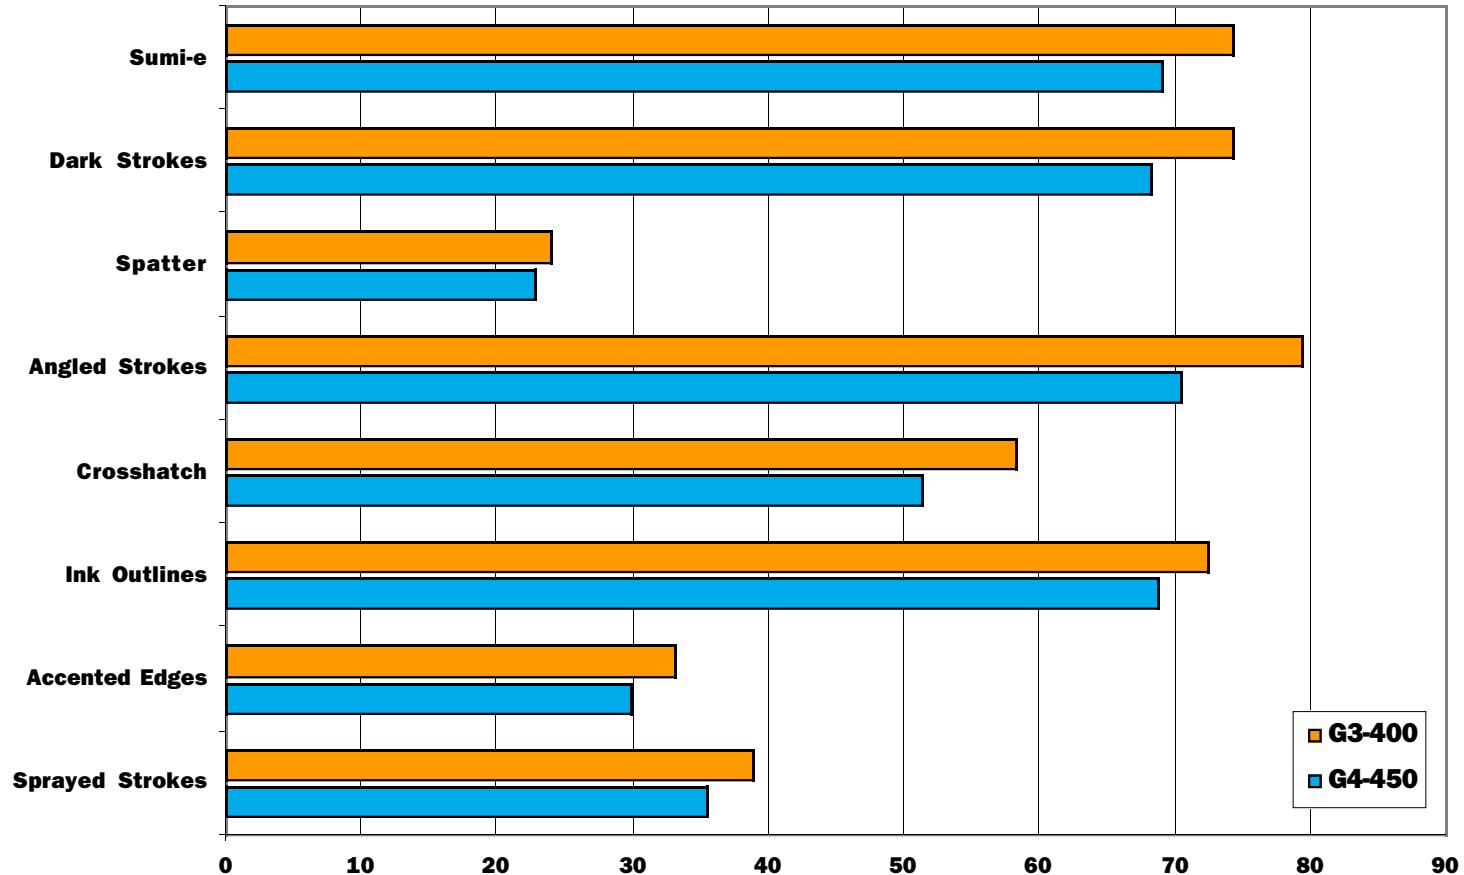

Application Benchmarks : Adobe Photoshop 5.5

Photoshop Brushstroke Filters - detailed comparison
Times in seconds - shorter is better

Application Benchmarks : Adobe Photoshop 5.5

Filters : Distortion (38 MB Tiff)		
	G3-400	G4-450
Shear	10.49	5.68
Pinch	17.02	9.1
Polar Coordinates	22.16	14.35
Diffuse Glow	32.77	28.75
Ocean Ripple	39.61	35.62
Ripple	14.36	6.29
Wave	12.91	5.71
Spherize	18.06	9.45
Twirl	19.99	12.41
Glass	26.45	24.89
Zig-Zag	16.01	8.55
Cumulated Timing	180.16	131.67