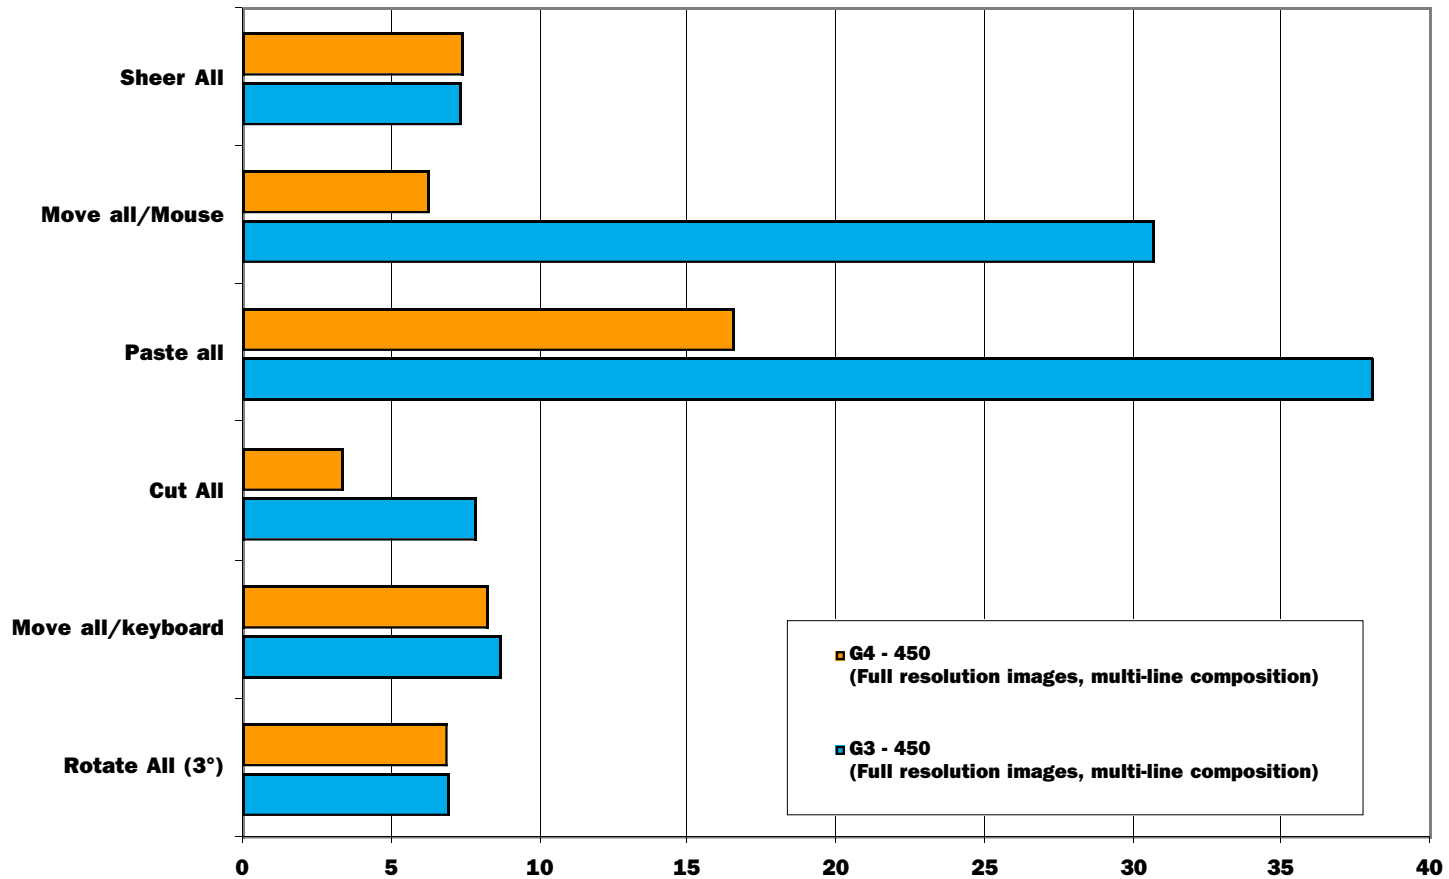

Application Benchmarks : Adobe InDesign 1.0

InDesign 1.0 (full resolution, multi-line composition)
Time in seconds - shorter is better

Application Benchmarks : Adobe Illustrator 8.0

Illustrator 8.0 (time in seconds)			
	9600/350	G3 - 400	G4 - 450
Rotate	11.53	8.14	7
Distort/Arbitrary	15.39	11.47	8.99
Open	9.88	7.34	6.53
Save	6.16	3.49	3.04
Twirl	20.4	14.03	10.48
Cumulated timing	63.36	44.47	36.04