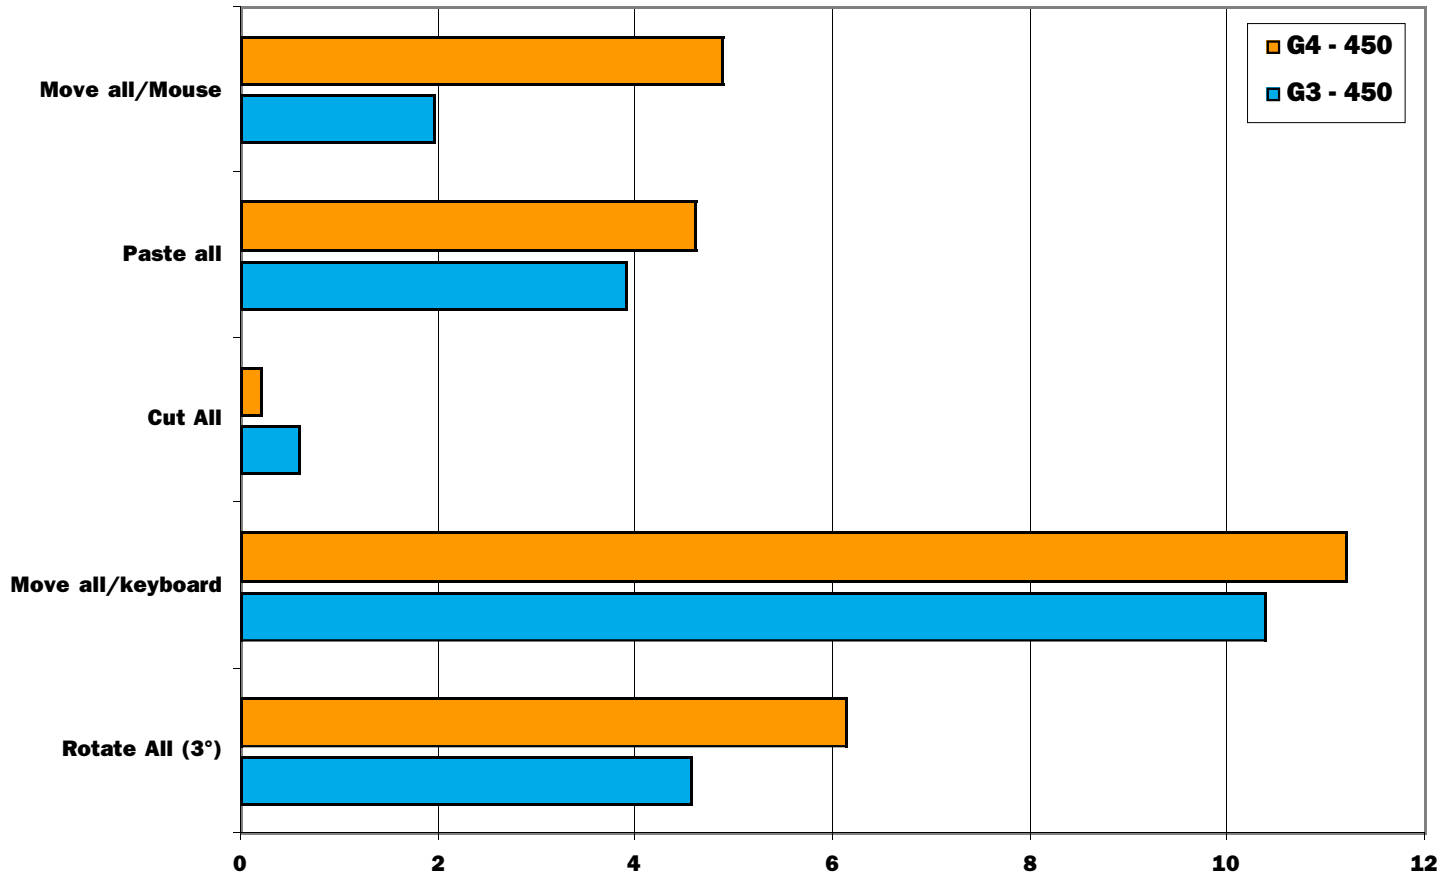

Application Benchmarks : Quark XPress

XPress 4.0.4 - detailed comparison
Time in seconds - shorter is better

Application Benchmarks : Quark XPress

XPress 4.0.4 Speed Comparison (time in seconds)			
	9600 - 350	G3 - 400	G4 - 450
Auto-pagination	14.99	7.03	4.73
Display (Text only, various sizes and styles)	31.63	12.36	8.72
Display (text and graphics)	36.28	15.41	14.06
Rotation (complex page)	24.7	7.69	7.05
Move elements (complex page)	51.01	18.67	13.65
Cumulated Times	158.61	61.16	48.21