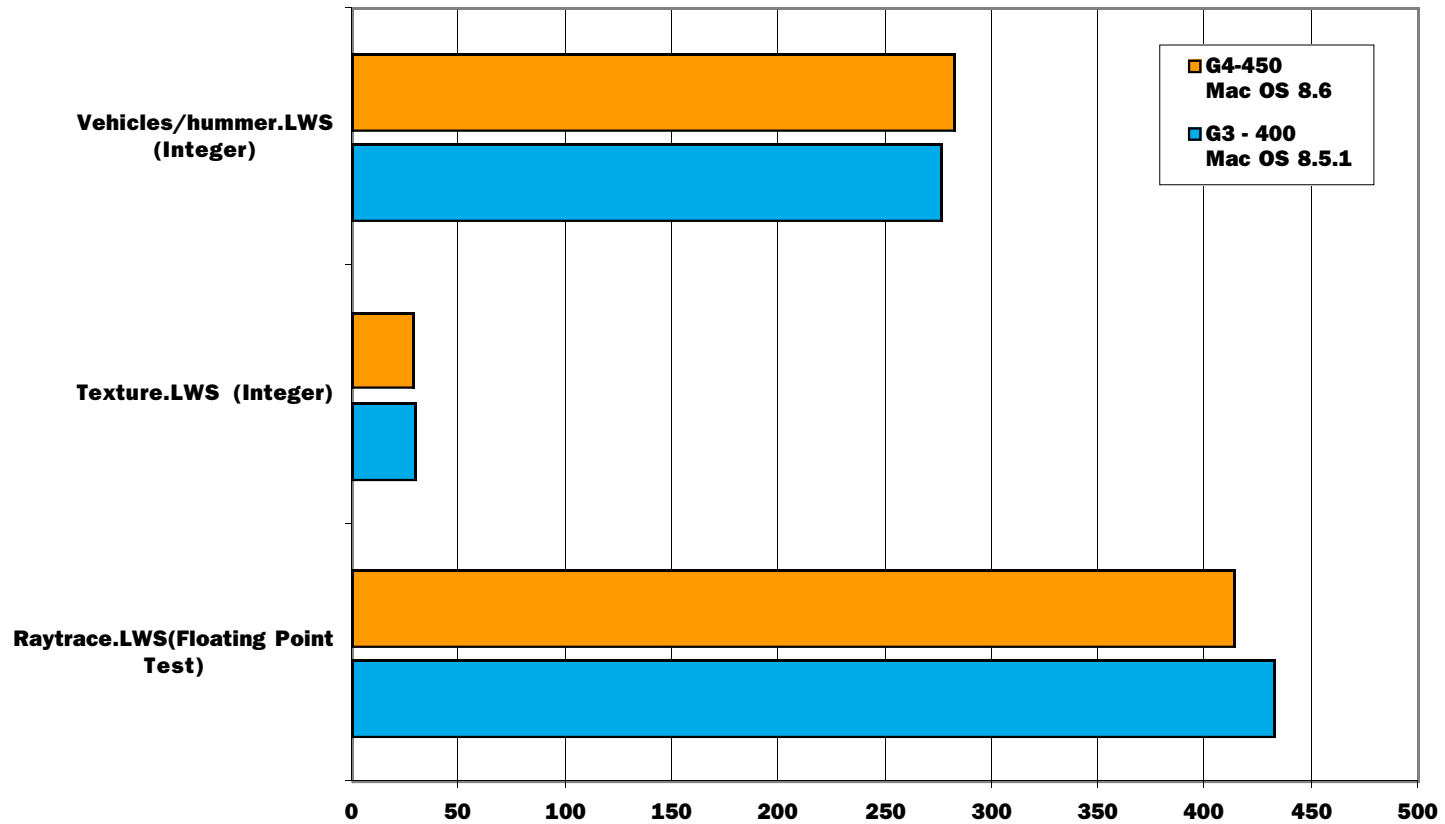

Application Benchmarks : 3D Rendering

Lightwave 3D
Time in seconds - shorter is better

Application Benchmarks : 3D Rendering

Cinema 4D 5.3 XL (128 MB RAM)		
	G3-450 Mac OS 8.6	G4-450 Mac OS 8.6
Bottle	34	33.5
Subfighter	38	37
Jump	63	61