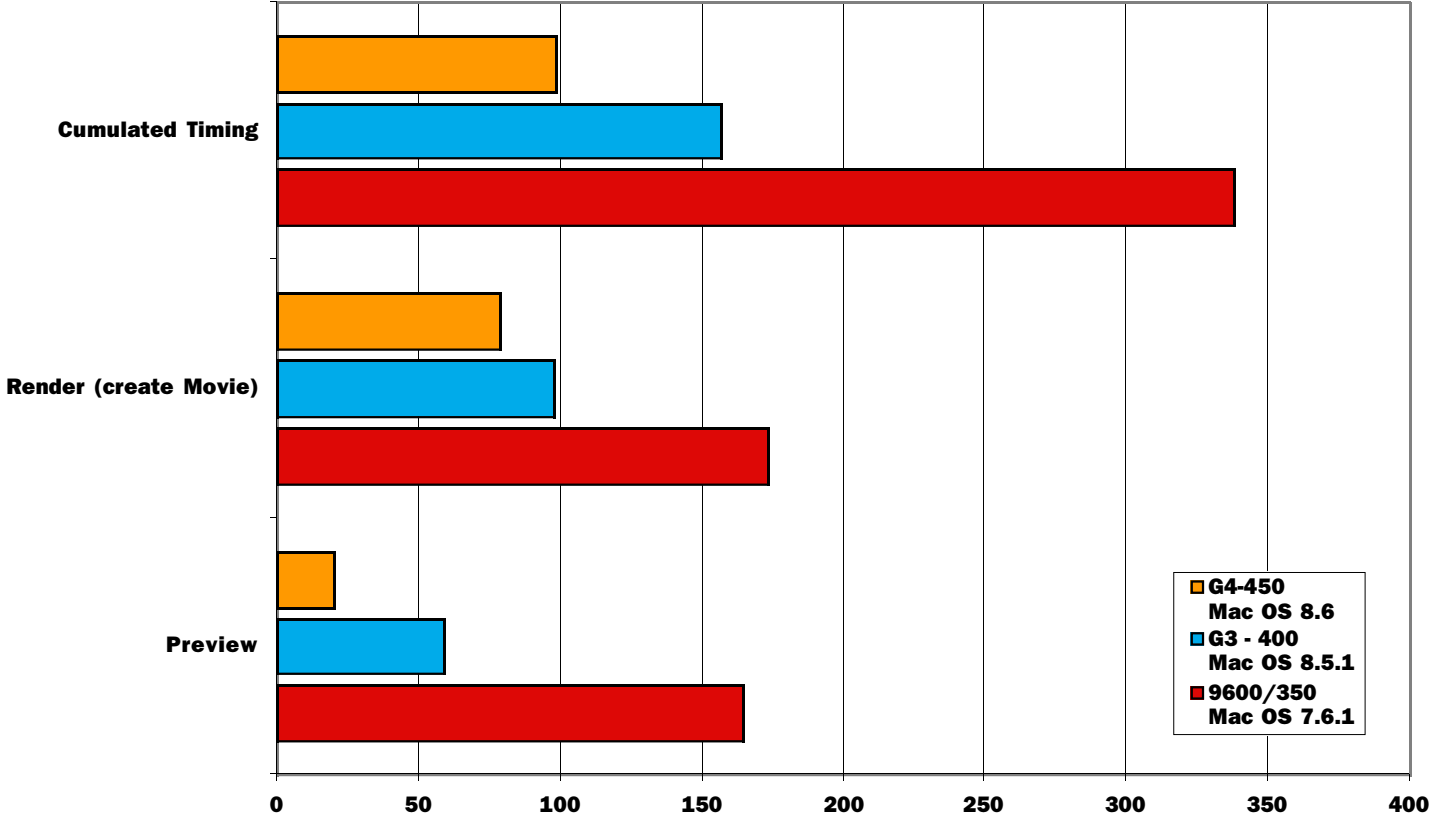

Application Benchmarks : Adobe Premiere 5.0

Adobe Premiere 5.0 (time in seconds)			
	9600/350 Mac OS 7.6.1	G3 - 400 Mac OS 8.5.1	G4-450 Mac OS 8.6
Preview	165	59	19.63
Render (create Movie)	173	98	79
Cumulated Timing	338	157	98.63

Application Benchmarks : Adobe Premiere 5.0

Adobe Premiere 5
Time in seconds - shorter is better