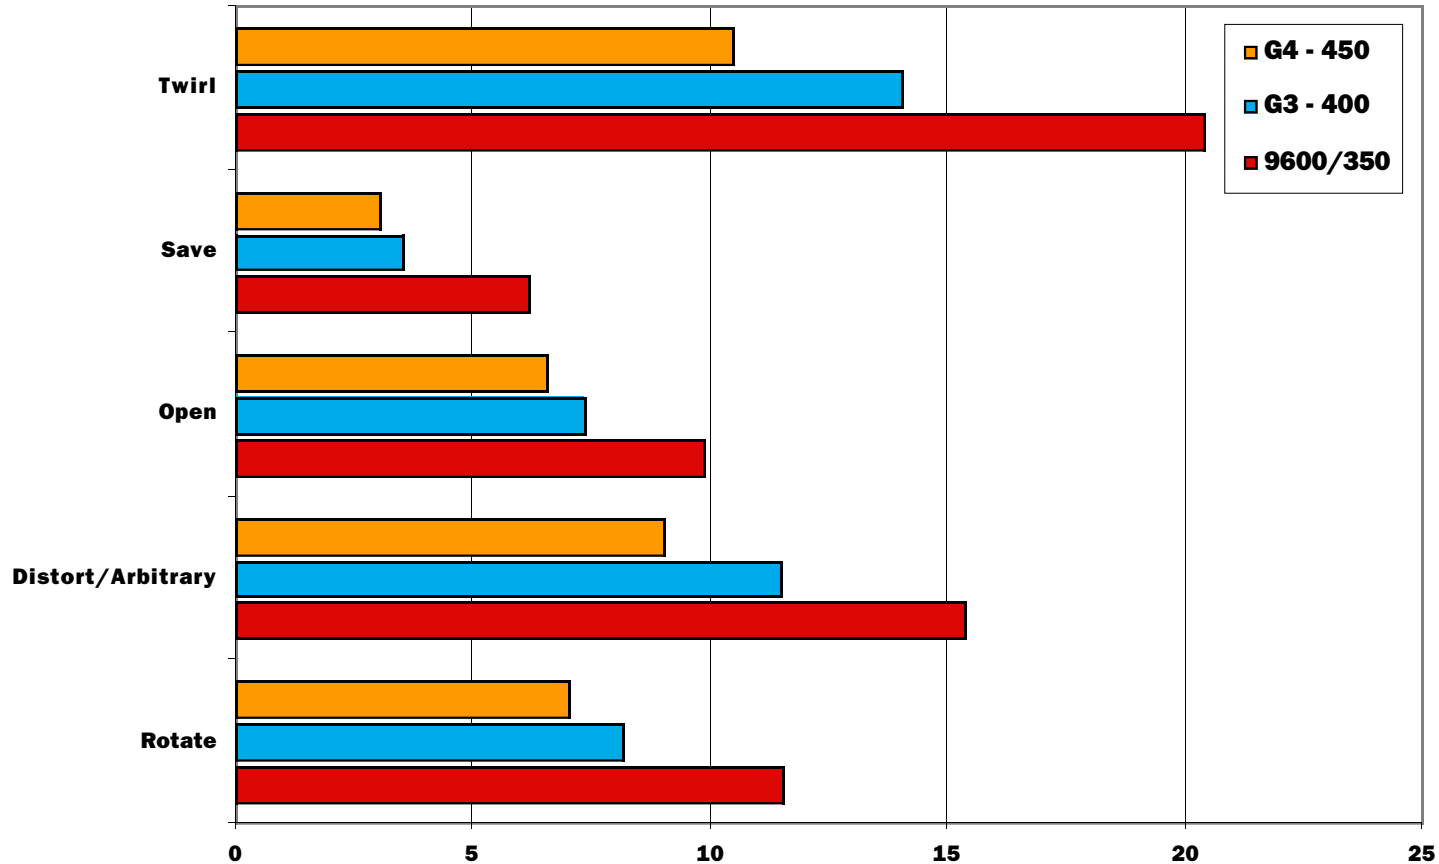

Application Benchmarks : Adobe Illustrator 8.0

Illustrator 8.0 - detailed comparison
Time in seconds - shorter is better

Application Benchmarks : Adobe Photoshop 5.5

Photoshop 5.5 (5MB file)			
	9600/350	G3 - 400	G4 - 450
Resample 140%	9	6	2.92
Rotation 3%	35	22	8.81
Lighting Effects	53	33	7.19
Gaussian Blur	21	10	5.7
Feather	8.3	6	2.45
Unsharp Mask	38	28	7.19
Cumulated Timing	164.3	105	34.26