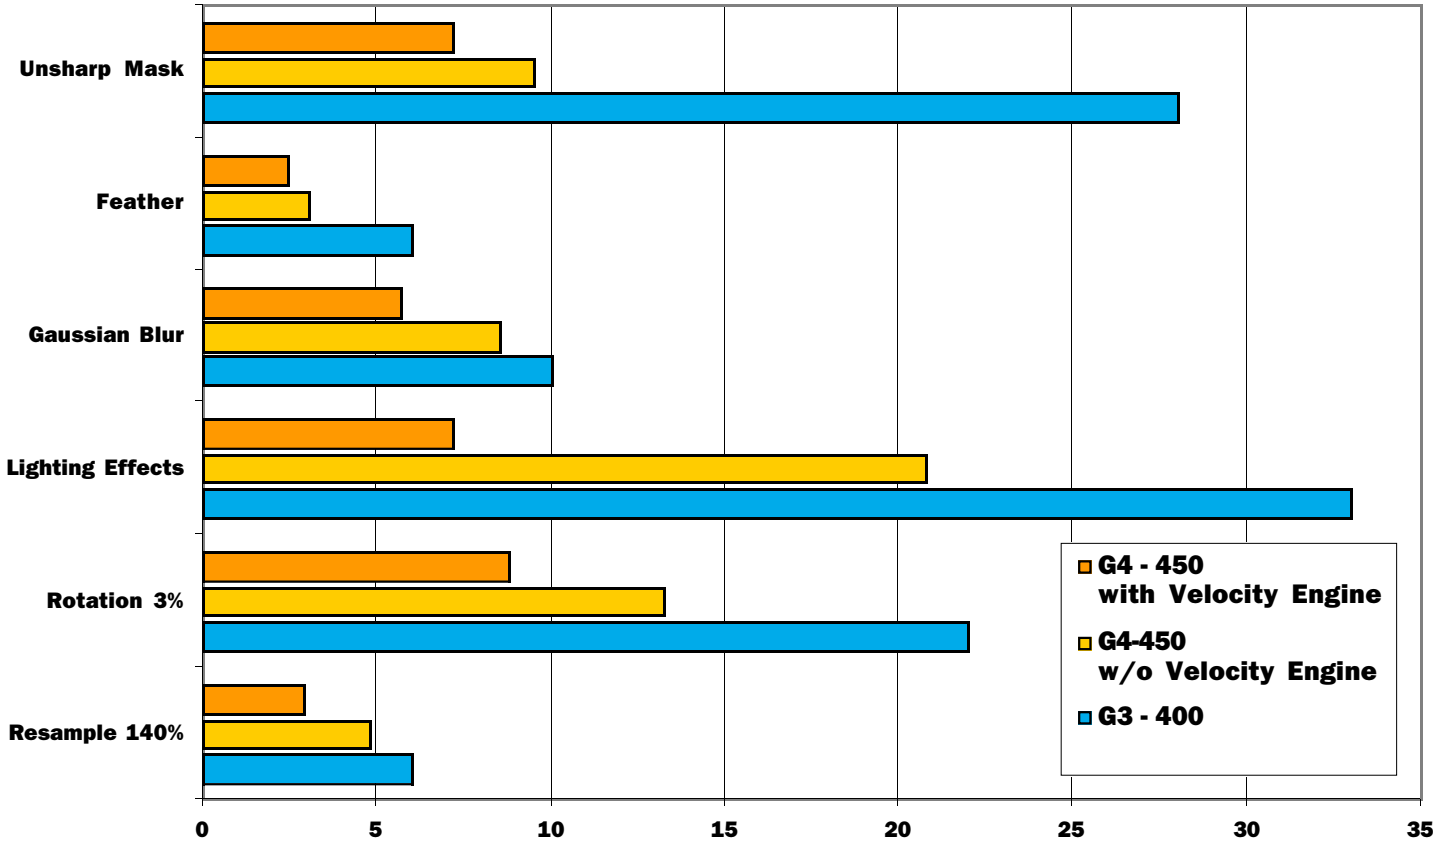

Application Benchmarks : Adobe Photoshop 5.5

Photoshop 5.5
Time in seconds - shorter is better

Application Benchmarks : Adobe Premiere 5.0

Adobe Premiere 5.0 (time in seconds)			
	9600/350 Mac OS 7.6.1	G3 - 400 Mac OS 8.5.1	G4-450 Mac OS 8.6
Preview	165	59	19.63
Render (create Movie)	173	98	79
Cumulated Timing	338	157	98.63