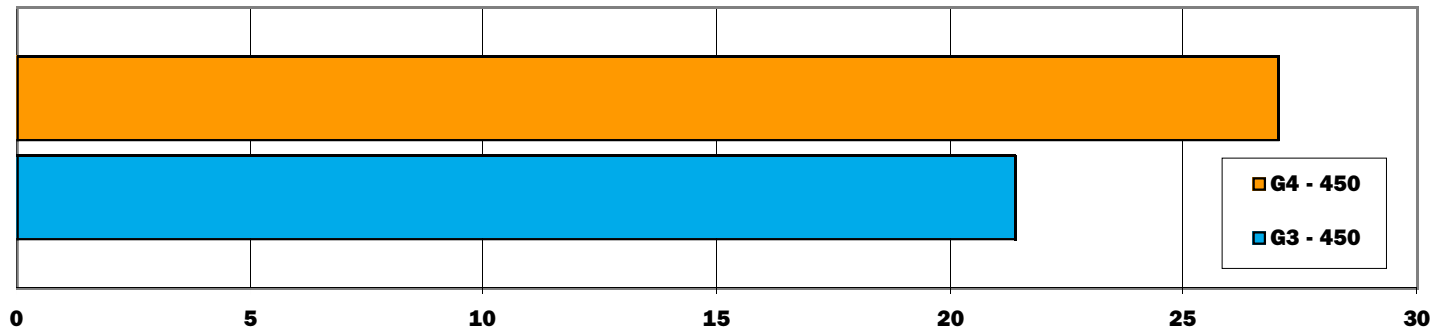

Application Benchmarks : Quark XPress

XPress 4.0.4 - Standard Tests (time in seconds)		
	G3 - 450	G4 - 450
Rotate all (3°)	4.56	6.13
Move all/ keyboard	10.37	11.21
Cut all	0.6	0.2
Paste all	3.89	4.61
Move all/ mouse	1.97	4.88
Cumulated Timing	21.39	27.03

Application Benchmarks : Quark XPress

XPress 4.0.4 - Cumulated Timing
Time in seconds - shorter is better